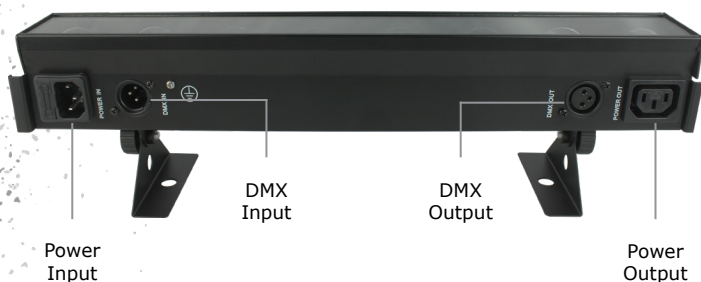

160° of Brilliant Rainbow Colors

Spectrum Effects

The LB Spektrum™ is equipped with a revolutionary lensing system that projects an intense rainbow of colors anywhere! It's simple to run in either auto, sound active, or DMX mode which gives you even more control over the abundance of individual colors and effects, including color mixing, strobe effects, color macros and different dimming curves.

Main Features

- 8x high output 3-watt RGB LEDs
- Emits a wide 160° beam angle
- User selectable 4 or 8 DMX channel modes
- Variable electronic dimming
- Strobe effects (1-20Hz)
- Standalone, master/slave and DMX modes
- 4-button LED control panel
- End-to-end fixture locking connections
- Standard plus 4x 32-bit dimming curves
- Convection cooled, totally silent operation

Optical

Light source: 8 x 3W 3-in-1 RGB LEDs

Beam Angle: 160°

3,121 Lux @ 1M

323 Lux @ 2M

Weight & Dimensions

16.4" L x 2.3" W x 4.6" H (416 x 58 x 117mm)

1.7 lbs (.75 kg)

Control

DMX Channels: 4/8

Input: 3-pin XLR Male

Output: 3-pin XLR Female

DMX-512, Standalone, Master/Slave, Auto, Sound Active

Power + Current

110-240VAC, 50-60 Hz

Power consumption: 23W, .31A, PF: .63