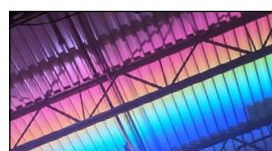

160° of Brilliant Rainbow Colors

Spectrum Effects

The LB Spektrum™ is equipped with a revolutionary lensing system that projects an intense rainbow of colors anywhere! It's simple to run in either auto, sound active, or DMX mode which gives you even more control over the abundance of individual colors and effects, including color mixing, strobe effects, color macros and different dimming curves.

Main Features

- 8x high output 3-watt RGB LEDs
- Emits a wide 160° beam angle
- User selectable 4 or 8 DMX channel modes
- Variable electronic dimming
- Strobe effects (1-20Hz)
- Standalone, master/slave and DMX modes
- 4-button LED control panel
- End-to-end fixture locking connections
- Standard plus 4x 32-bit dimming curves
- Convection cooled, totally silent operation

Optical

Light source: 8 x 3W 3-in-1 RGB LEDs

Beam Angle: 160°

3,121 Lux @ 1M

323 Lux @ 2M

Weight & Dimensions

16.4" L x 2.3" W x 4.6" H (416 x 58 x 117mm)

1.7 lbs (.75 kg)