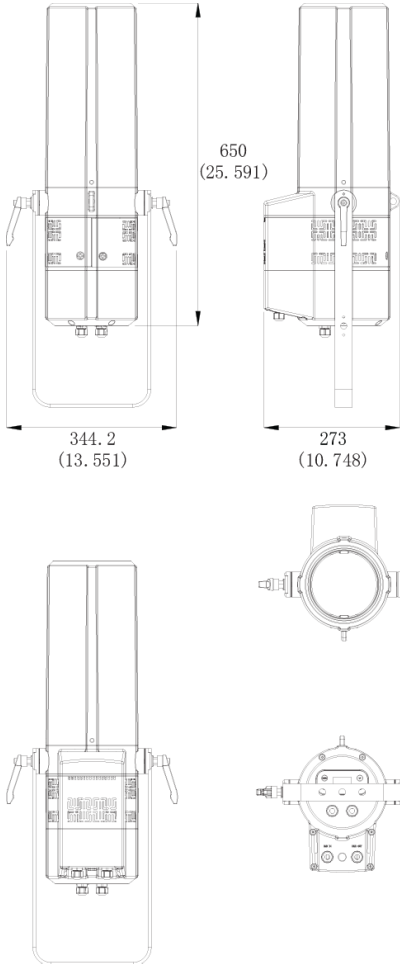

Optical Performance

Lens Size	145 mm (5.7 in)
Beam Angle	18 - 30°
Zoom Control	Manual & Motorized DMX controlled
Focus	Manual & Motorized DMX controlled
Output Lumens	8000
CRI RA	> 96
CRI R9	96
Tm30	Rf 94 / Rg 104
TLCI	94

Noise Level / Fan Control (Base Level 30 dB @ 1 m (3.3 ft))

Standard Mode	39 dB
Fan Mode	Continuous (On) / Auto Ramping
Cooling System Type	Hybrid sealed liquid and forced air system

Mounting

Yoke	Double clutch locking yoke >270° Swivel Yoke M12 (1/2") Centre hole
Fixture mounting/Hanging orientation	Hanging - Floor - Side
Secondary Safety Wire Point	1 x Safety point located on rear of fixture housing Safety Wire not included

Photometrics and IES Files

Narrow @ 5 m / 16.4 ft	4,226 lux (393 fc)
Mid @ 5 m / 16.4 ft	2,217 lux (206 fc)
Wide @ 5 m / 16.4 ft	1,508 lux (140 fc)
Narrow @ 10 m / 32.8 ft	1,057 lux (98 fc)
Mid @ 10 m / 32.8 ft	555 lux (52 fc)
Wide @ 10 m / 32.8 ft	375 lux (35 fc)

For IES files and photometric reports, please refer to the product page:
<https://www.vari-lite.com/global/products/leko-led-outdoor-profile>

Dimensions

Physical

Construction	Superstructure made of Aluminum, and steel metal plates, Covers Aluminum
IP Rating	IP65
Standard Finish	Black, White
Dimensions	344 x 648 x 273 mm (14.0 x 26.0 x 11.0 in)
Packed Dimensions	942 x 410 x 360 mm (37.0 x 16.0 x 14.0 in)
Fixture Weight	16.0 kg (35.0 lb)
Packed Weight	20.0 kg (44.0 lb)
Operating Temperature	-20-45°C (-4-113°F)