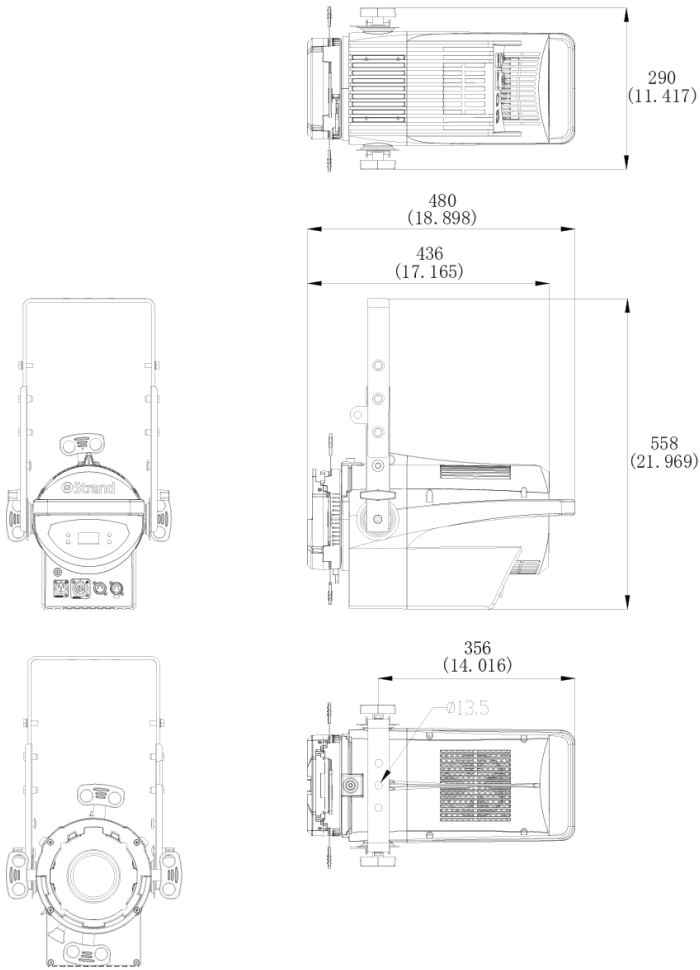

## Mounting

Yoke	Double clutch locking yoke >270° Swivel Yoke M12 (1/2") Centre hole
Fixture mounting/Hanging orientation	Hanging - Floor - Side
Secondary Safety Wire Point	1 x Safety point located on rear of fixture housing Safety Wire not included

# Dimensions

## Physical

Construction	Superstructure made of Aluminum, and steel metal plates, Covers Aluminum
IP Rating	IP20
Standard Finish	Black, White
Dimensions	558 x 290 x 480 mm (22.0 x 11.0 x 19.0 in)
Packed Dimensions	380 x 335 x 623 mm (15.0 x 14.0 x 25.0 in)
Fixture Weight	9.0 kg (21.0 lb)
Operating Temperature	0-45°C (32-113°F)