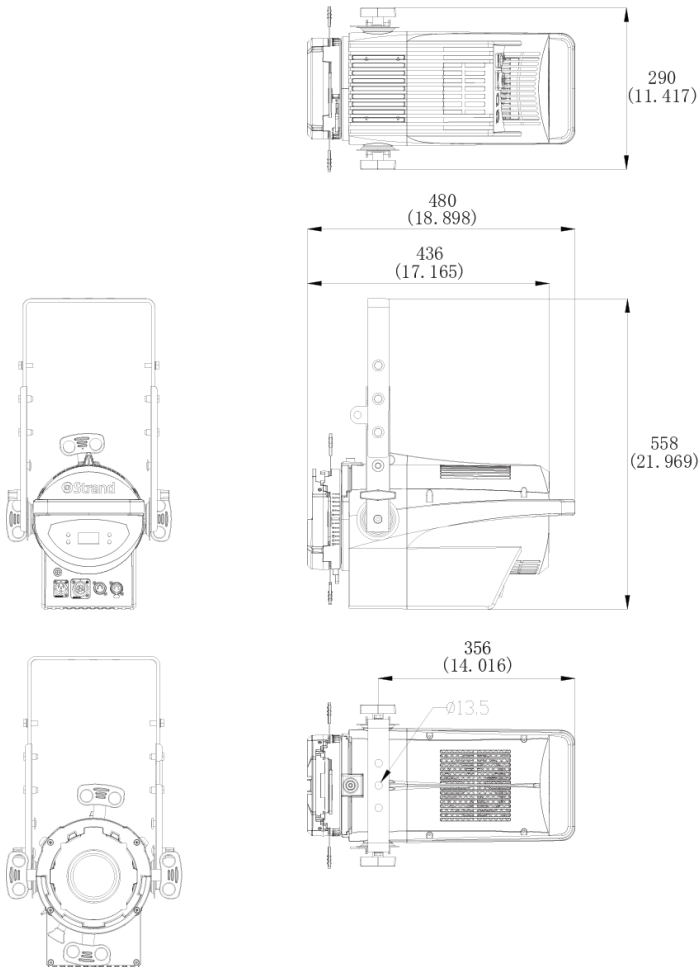

Mounting

Yoke	Double clutch locking yoke >270° Swivel Yoke M12 (1/2") Centre hole
Fixture mounting/Hanging orientation	Hanging - Floor - Side
Secondary Safety Wire Point	1 x Safety point located on rear of fixture housing Safety Wire not included

Photometrics and IES Files

For IES files and photometric reports, please refer to the product page:
<https://www.vari-lite.com/global/products/leko-led-profile-tww>

Dimensions

Physical

Construction	Superstructure made of Aluminum, and steel metal plates, Covers Aluminum
IP Rating	IP20
Standard Finish	Black, White
Dimensions	558 x 290 x 480 mm (22.0 x 11.0 x 19.0 in)
Packed Dimensions	380 x 335 x 623 mm (15.0 x 14.0 x 25.0 in)
Fixture Weight	9.0 kg (21.0 lb)
Operating Temperature	0-45°C (32-113°F)