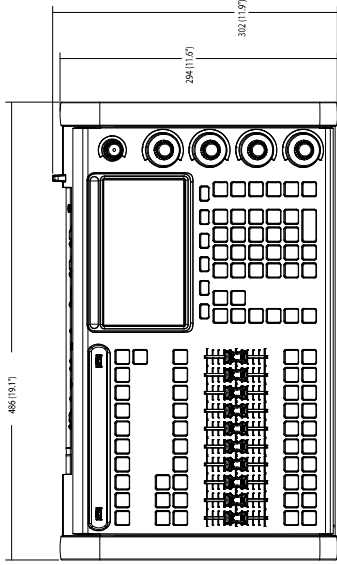

1

2

3

4

D

C

B

A

NOTES:

VARILITE		NEO COMPACT 700 CONSOLE OUTLINE DIMENSION DRAWING	
DATE	REV	DATE	REV
1997	D	A	A
DRAWING NUMBER		SCALE	
54704-010		0.50	
DRAWING NUMBER		SHEET	
54704-010		1 OF 1	
© 2001 NEOP HOLDING. ALL RIGHTS RESERVED.			