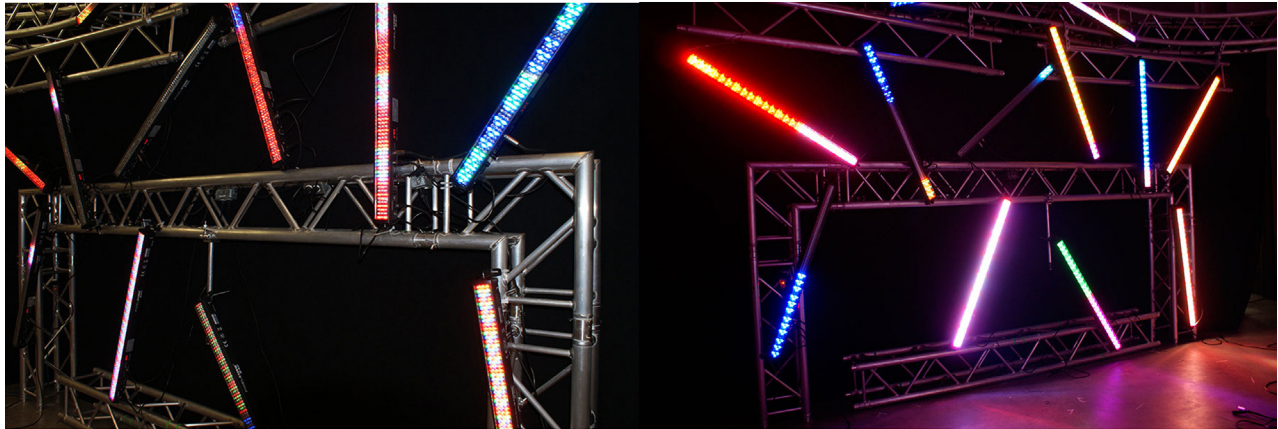

LUMINOUS INTENSITY

	1 METER	2 METER
RED	310	180
GREEN	350	200
BLUE	510	260