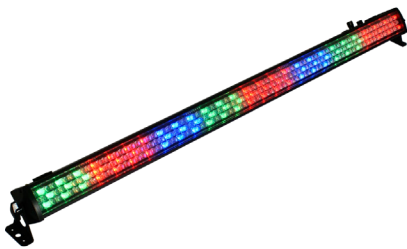

LUMINOUS INTENSITY

	1 METER	2 METER
RED	310	180
GREEN	350	200
BLUE	510	260