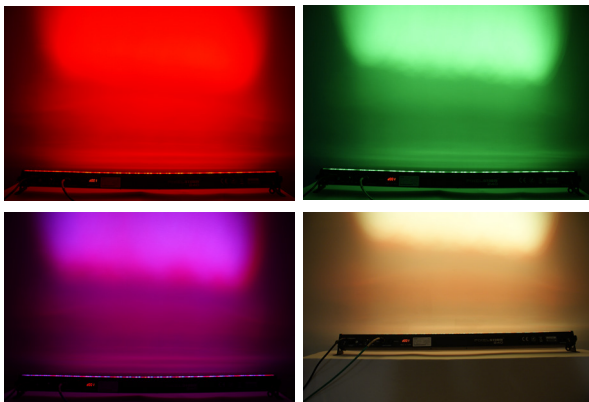

PixelStorm™ 240

Get ready, there's a new storm headed your way!

Introducing the PixelStorm™ 240! An attractive 1-meter color/pixel bar fitted with a total of 240 ultra-bright R/G/B 10mm LEDs (96 Red, 72 Green, 72 Blue). It's the perfect R/G/B LED wash fixture with an equally impressive selection of totally cool pixel effects!

Choose from 3/4/7/10/16/24 or 28 DMX channel modes to fully customize your light show and with ease. Use the easy to read 3-button LED display to quickly jump from master/slave settings, built-in stand alone programs, or an amazing sound activate light show.

Thanks to the PixelStorm™ 240's flexible DMX architecture, you can start out the night using it as a R/G/B color mixer, then elevate the crowd with a fast paced light show with 2, 4, or 8- segment R/G/B pixel effects. It's easily adaptable, all the way from 3-channel R/G/B color mixing to 28-channel DMX mode with individually controllable 8-pixel R/G/B color mixing plus strobe effects, 25 built-in programs, auto run, and sound active mode!

- RGB color mixing via 240 high power 10mm Red/Green/Blue LEDs
- 8 pixels, each with 30 LEDs
- 7 DMX modes for ultimate control flexibility
- 3-pin AND 5-pin DMX connectors
- Each fixture can display 1, 2, or 3 different colors simultaneously
- Built-in color & chase macros via DMX
- 13 user-definable built-in programs/colors in standalone mode
- Easy to use 4-button LED control panel