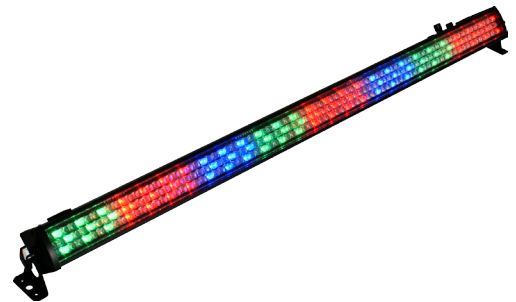

PIXELSTORM™
240