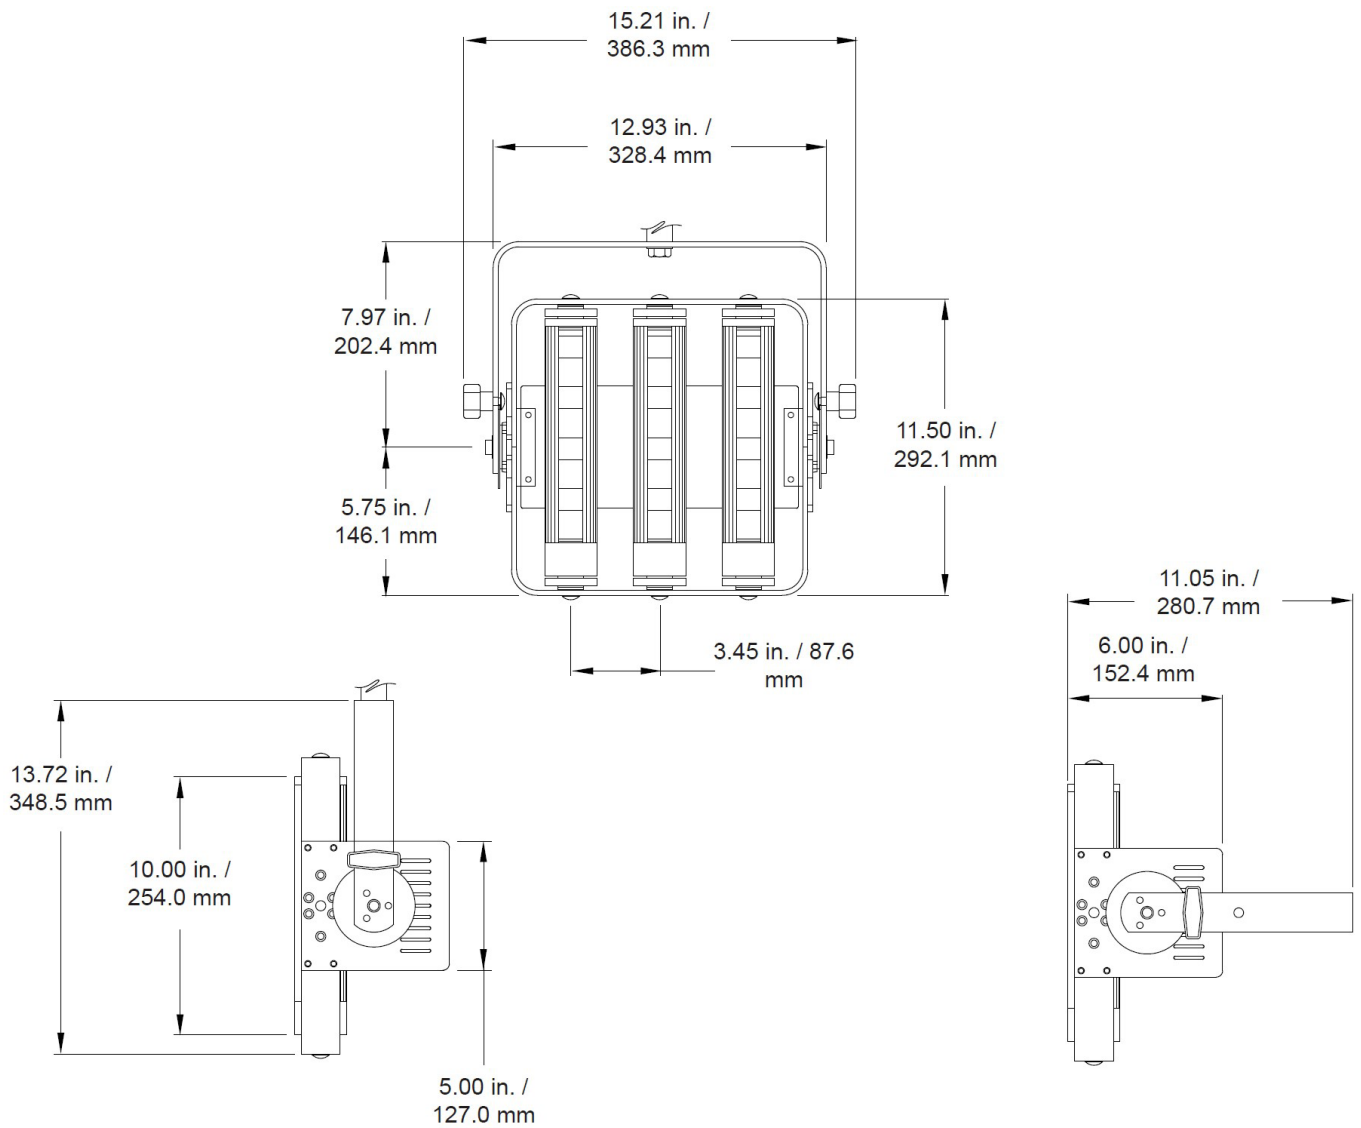

SPECTRA SERIES UV30 LED WASH

The Spectra Series UV30 is a 30 Watt UV luminaire utilizing high performance, long life UV-A emitters. The Spectra Series UV30 is designed with three LED cells on three independent DMX channels for intensity control. The LED cells can be individually focused and the interchangeable yoke allows for vertical or horizontal alignment.

Product Features:

- High performance, long life UV-A emitters
- Less visible light than traditional black lights using 365nm UV-A LEDs
- Feed through power and data capabilities
- 10° or 30° lens options
- Selectable 8 and 16 bit personalities for smooth fades from 0 to 100%
- On-board multi-voltage power supply 100-240VAC, 50/60Hz.
- DMX and RDM compatible
- DMX address setting via on-board push button display or RDM
- Weight: 16 lbs. (7.3 kg)
- cETLus Listed
- Made in the USA
- Five (5) year and one (1) day warranty
- No cost technical support for the life of your product

UV30

Dimensions

Specifications

Materials:	Corrosion-resistant materials and hardware
Control:	DMX (Fully RDM Compliant)
Light Engine	Long life, UV-A LED emitters (365 nm) per Pod (16 emitters maximum)
Beam Size	10° or 30° lens options
Power:	30 Watts
Voltage:	120-240VAC
Cooling:	Passive, convection
Environment:	IP20 - 0 to 40 degrees C (32 to 104 degrees F) / 5%-95% Non condensing
Color:	Black
Weight:	Approx. 16 lbs. (7.3 kg)
Compliance:	cETLus listed, CE marked
Warranty:	Five (5) years and One (1) day
Support:	Supported Forever - free phone and online tech support for the life of your product.

Notes:

C-Clamps are not included with the fixture and must be ordered separately.

Ordering Information

SS-UV-30-10	SSUV40 Fixture With 10 Degree Lens, Black
SS-UV-30-30	SSUV40 Fixture With 30 Degree Lens, Black