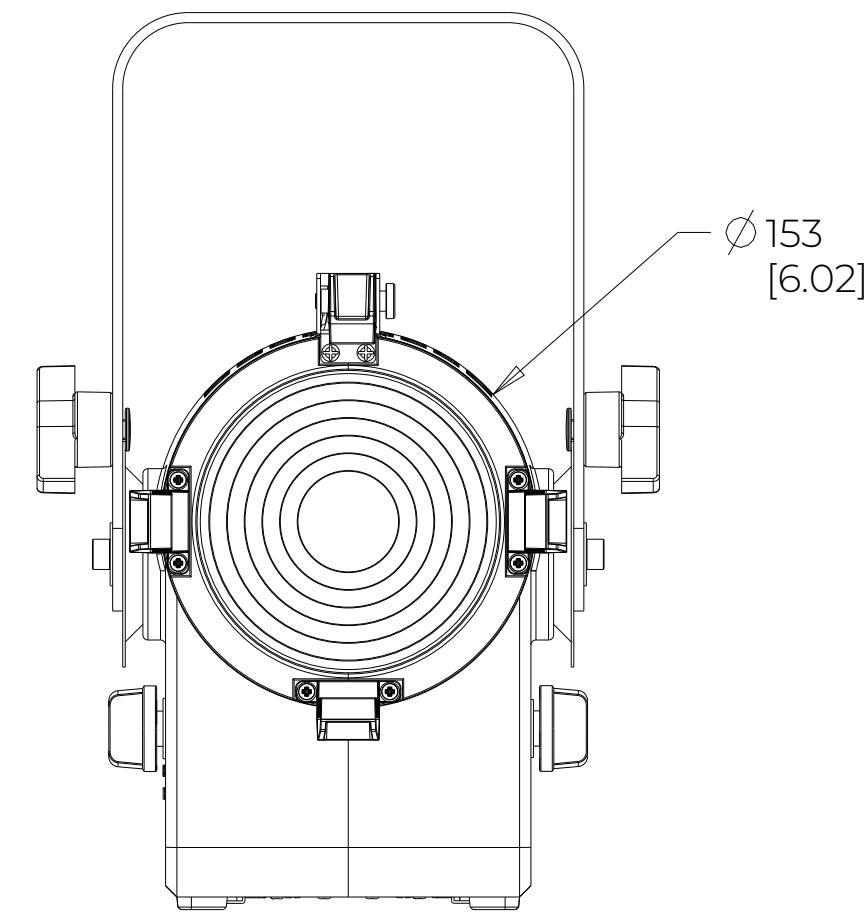

4

1

3

2

1

D

C

B

A

D

C

B

A

NOTES:
1. DIMENSION UNITS ARE MM/[IN].

VARI*Lite Vari-Lite, LLC 10911 PETAL ST. DALLAS, TX 75238		ACCLAIM FRESNEL 3D		DRAWING NUMBER	
		OVERALL DIMENSION DRAWING		64511-001	
DATE	SIZE	REVISION	DRAWING NUMBER		
1/23	D	A	64511-001		
© 2020 SIGNIFY HOLDING. ALL RIGHTS RESERVED		SCALE	0.33	CREO 3.0	SHEET 1 OF 1