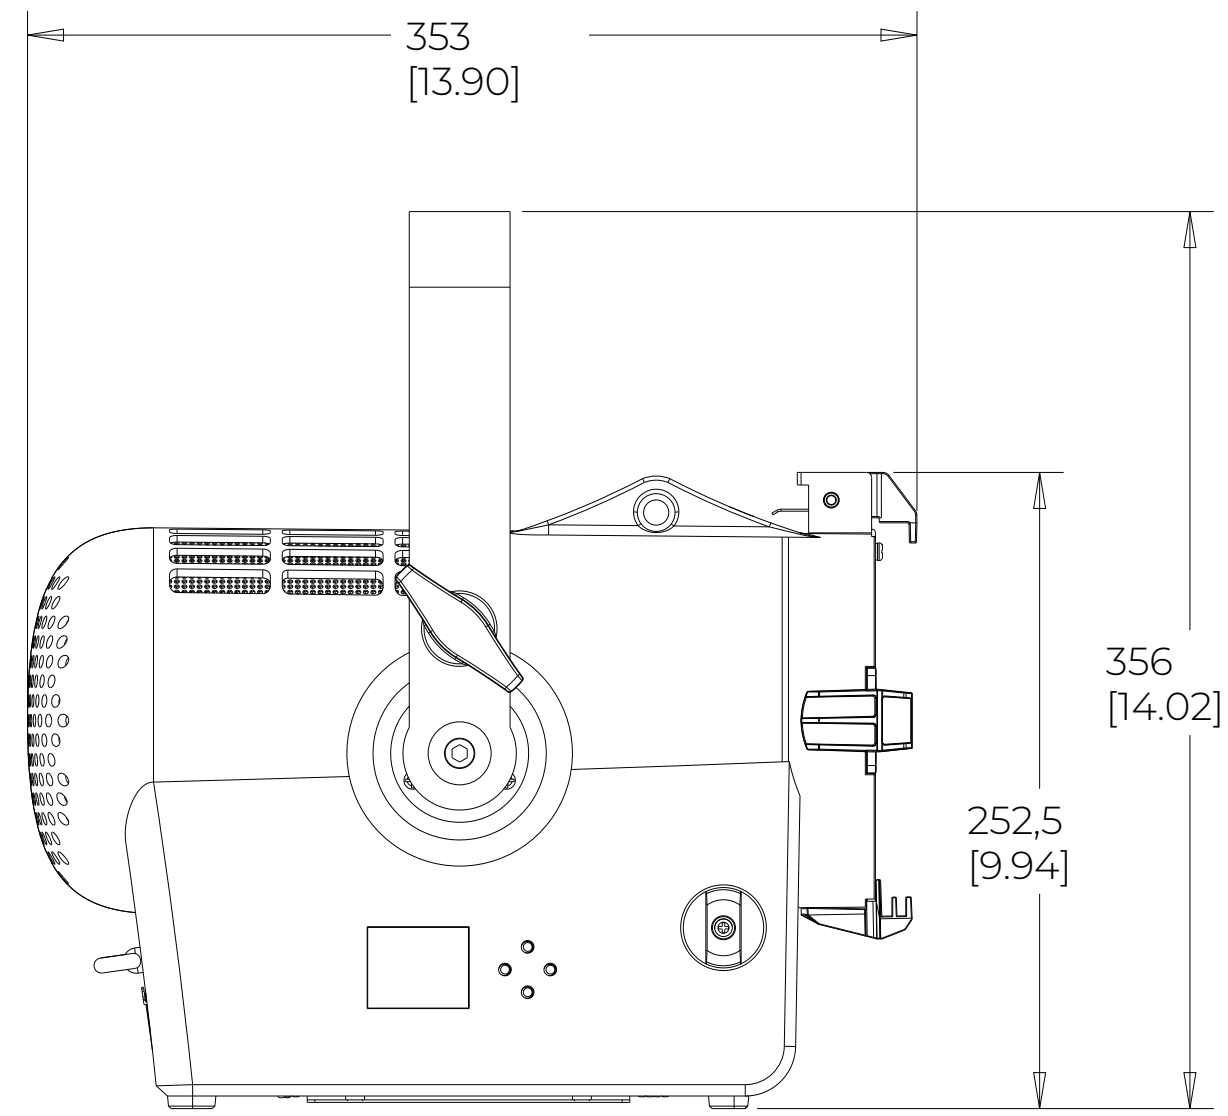

4

1

3

2

1

D

C

B

A

D

C

B

A

NOTES:
1. DIMENSION UNITS ARE MM/[IN].

VARI*Lite Vari-Lite, LLC 10911 PETAL ST. DALLAS, TX 75238		ACCLAIM FRESNEL 3D		DRAWING NUMBER	
		OVERALL DIMENSION DRAWING		64511-001	
DATE	SIZE	REVISION	DRAWING NUMBER		
1/23	D	A	64511-001		
© 2020 SIGNIFY HOLDING. ALL RIGHTS RESERVED		SCALE	0.33	CREO 3.0	SHEET 1 OF 1