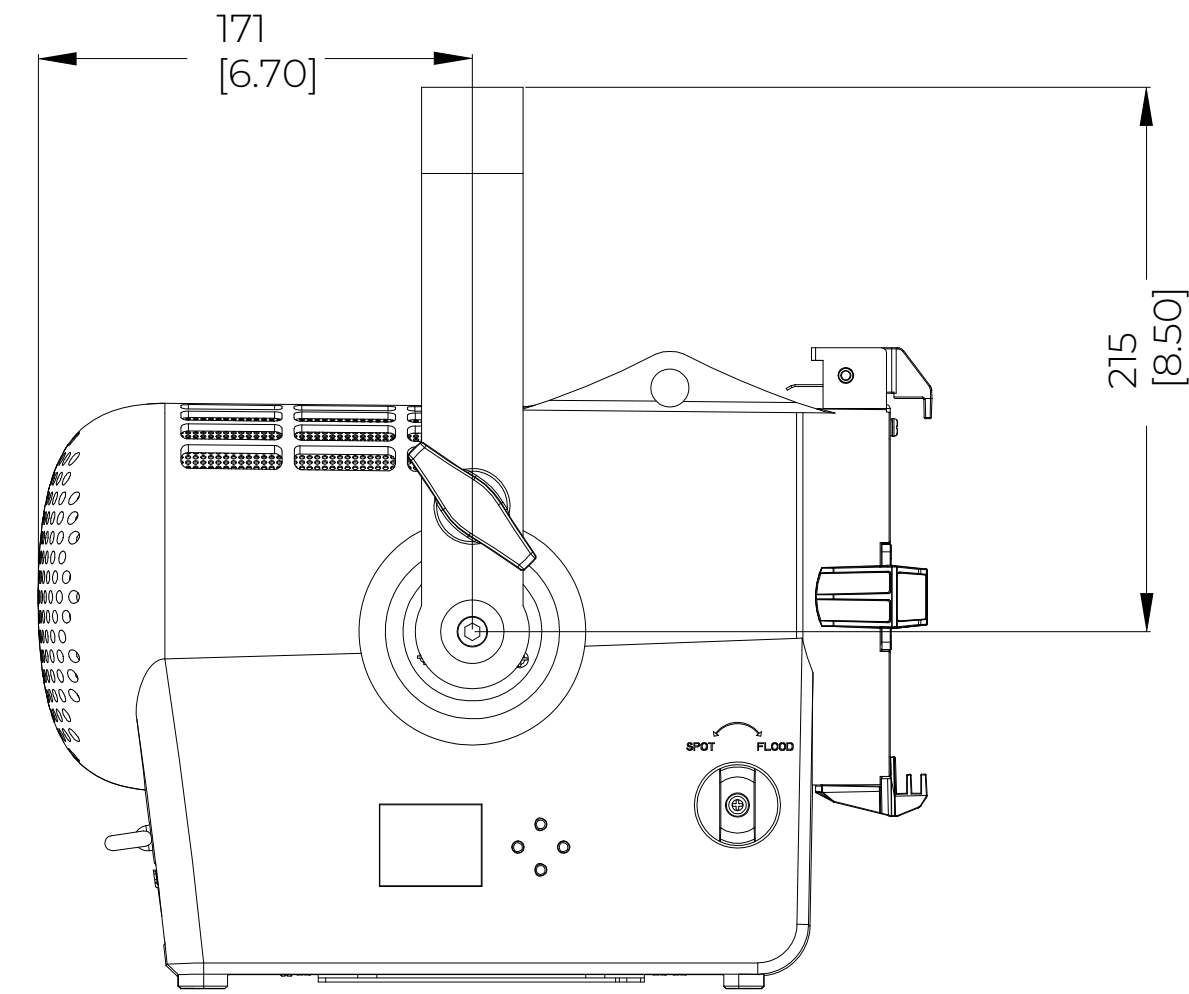

4

1

3

2

1

D

C

B

A

D

C

B

A

NOTES:
1. DIMENSION UNITS ARE MM/[IN].

VARI*Lite Vari-Lite, LLC 10911 PETAL ST. DALLAS, TX 75238		ACCLAIM FRESNEL 3D		DRAWING NUMBER	
		OVERALL DIMENSION DRAWING		64511-001	
DATE	SIZE	REVISION	DRAWING NUMBER		
1/23	D	A	64511-001		
© 2020 SIGNIFY HOLDING. ALL RIGHTS RESERVED		SCALE	0.33	CREO 3.0	SHEET 1 OF 1