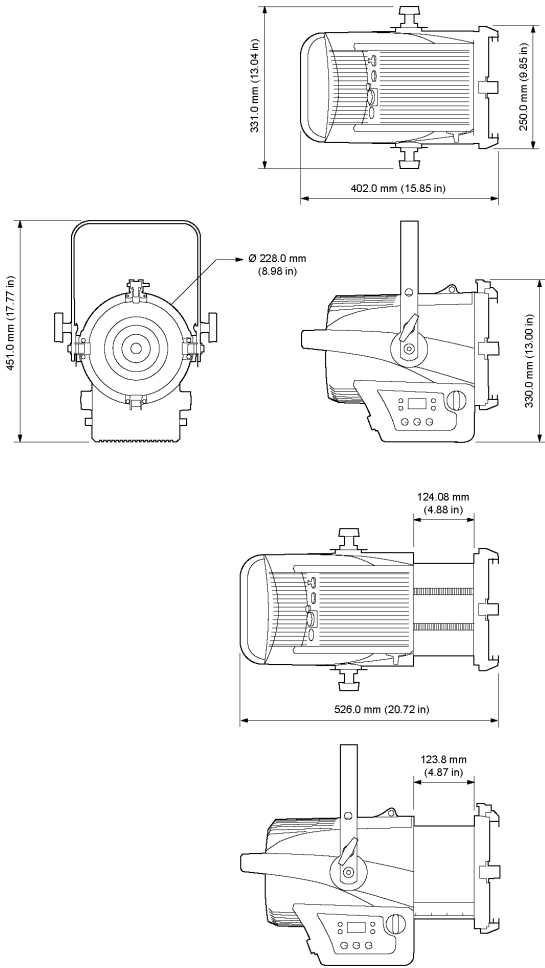

## Mounting

|                                      |   |
|--------------------------------------|---|
| Yoke                                 | Double clutch locking yoke >270° Swivel Yoke M12<br>(1/2") Centre hole          |
| Fixture mounting/Hanging orientation | Hanging - Floor - Side  |
| Secondary Safety Wire Point          | 1 x Safety point located on rear of fixture housing<br>Safety Wire not included |

# Dimensions

## Physical

|                       |   |
|-----------------------|---|
| Construction          | Superstructure made of Aluminum, and steel metal plates,<br>Covers Aluminum |
| IP Rating             | IP20  |
| Standard Finish       | Black, White  |
| Dimensions            | 250 x 300 x 403 mm (10.0 x 12.0 x 16.0 in)                                  |
| Fixture Weight        | 10.0 kg (22.0 lb)   |
| Operating Temperature | 0-45°C (32-113°F)   |