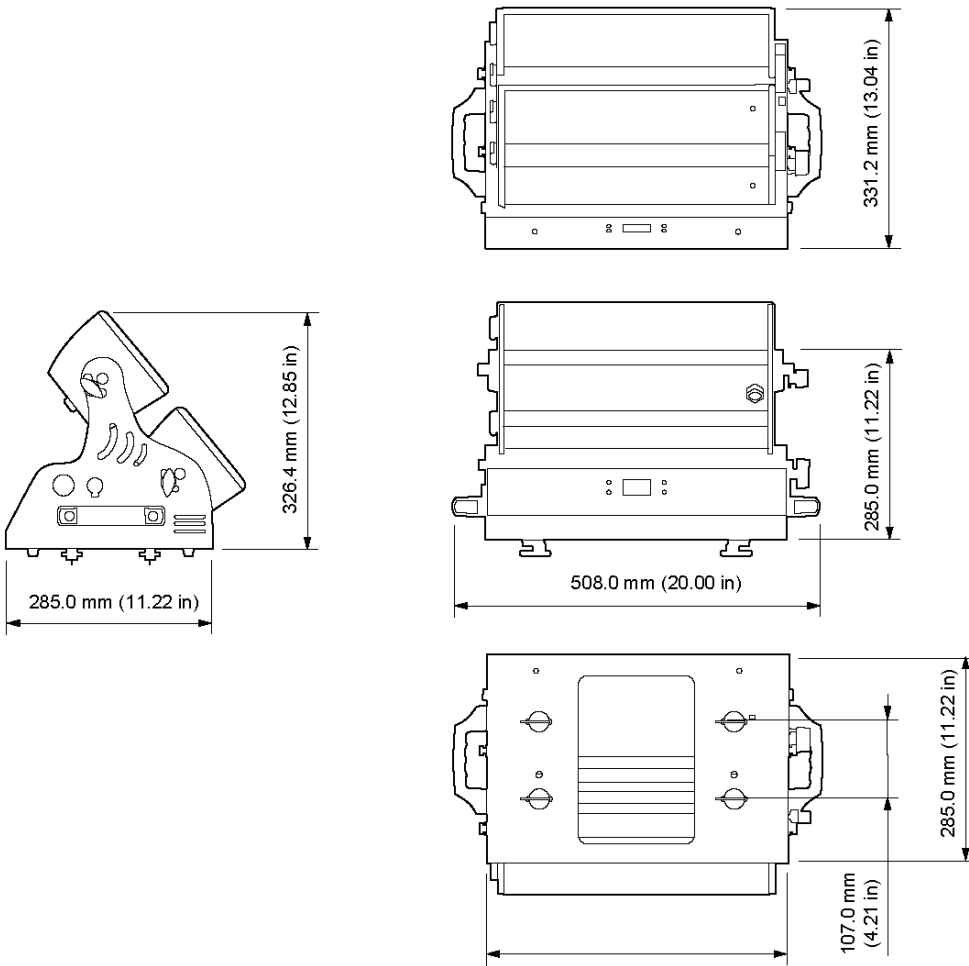

Noise Level / Fan Control

Cooling System Type	Convection Cooling - Fanless
---------------------	------------------------------

Mounting

Hanging Type	2 x 107mm Omega Bracket (Not Included)
Distance from Cyc	1.0 mm (4.0 in)
Fixture mounting/Hanging orientation	Hanging - Floor - Side
Secondary Safety Wire Point	1 x Safety point located on rear of fixture housing Safety Wire not included

Photometrics and IES Files

For IES files and photometric reports, please refer to the product page:
<https://www.vari-lite.com/global/products/coda-led-cyc>

Dimensions

Physical

Construction	Superstructure made of Aluminum, and steel metal plates, Covers Aluminum
IP Rating	IP20
Standard Finish	Black
Dimensions	335 x 508 x 326 mm (13.0 x 20.0 x 13.0 in)
Packed Dimensions	635 x 410 x 500 mm (25.0 x 16.0 x 20.0 in)
Fixture Weight	15.0 kg (33.0 lb)
Packed Weight	18.0 kg (40.0 lb)
Operating Temperature	0-40°C (32-104°F)