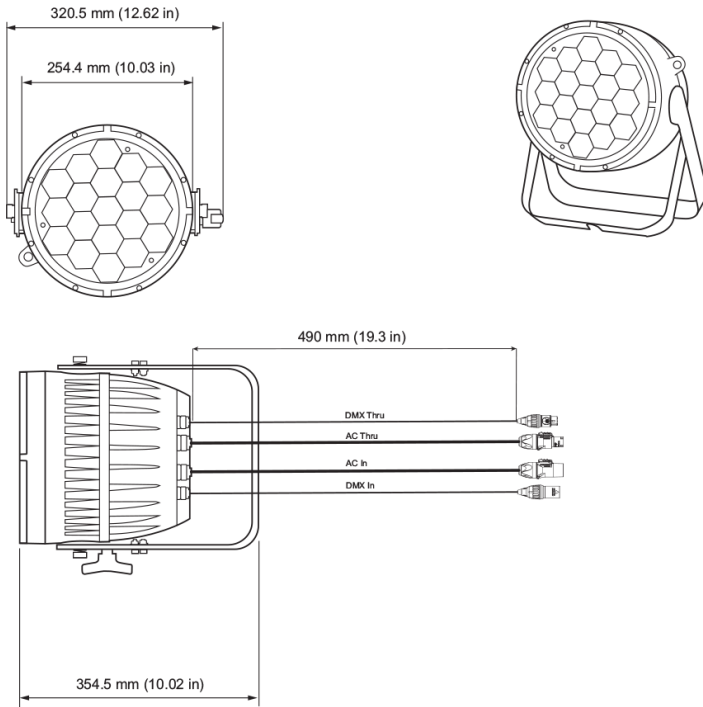

Data

| | |
|---------------------|---|
| Supported Protocols | DMX-512A (RDM) |
| DMX Modes | |
| 16-Bit | 18 / 34 Channels |
| 8-Bit | 11 / 19 / 21 Channels |
| HSIC | 11 / 21 Channels |
| Simple 8-Bit | 8 / 16 Channels |
| Data Connections | Captive 5-Pin XLR In/thru cables, IP65, 490mm (19.3 in) |
| Zone Control | 1 / 3 Pixels |
| Manual Mode | On Board local Control |

Noise Level / Fan Control

| | |
|---------------------|------------|
| Cooling System Type | Convection |
|---------------------|------------|

Mounting

| | |
|--------------------------------------|---|
| Yoke / Feet Type | Double clutch locking yoke >270° Swivel Yoke M12 (1/2") Centre hole |
| Fixture mounting/Hanging orientation | Hanging - Floor - Side |
| Secondary Safety Wire Point | 1 x Safety point located on body of fixture Safety Wire not included |

Photometrics and IES Files

For IES files and photometric reports, please refer to the product page:
<https://www.vari-lite.com/global/products/sl-punchlite-220>

Dimensions

Physical

| | |
|-----------------------|---|
| Construction | Superstructure made of Aluminum, and steel metal plates, Covers Aluminum |
| IP Rating | IP65 |
| Standard Finish | Black |
| Dimensions | 254 x 320 x 252 mm (10.0 x 13.0 x 10.0 in) |
| Fixture Weight | 10.0 kg (23.0 lb) |
| Operating Temperature | -10-45°C (14-113°F) |