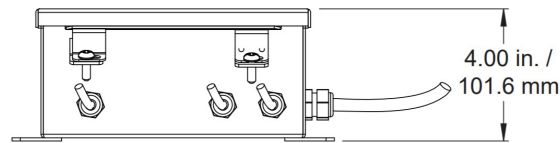

Product Features:

- High performance, long life UV-A emitters
- Less visible light than traditional black lights using 365nm UV-A LEDs
- Individual focus of the UV cells
- Feed through power and data capabilities
- 10° or 30° lens options
- Selectable 8 and 16 bit personalities for smooth fades from 0 to 100%
- On-board multi-voltage power supply 100-240VAC, 50/60Hz.
- DMX and RDM compatible
- DMX address setting via on-board push button display or RDM
- Weight:
 - Power Supply Enclosure: 11.5 lbs. (5.2 kgs.)
 - LED Pod: 2.1 lbs (0.95 kg)
- cETLus listed for indoor use and CE marked
- Made in the USA
- Five (5) year and one (1) day warranty
- No cost technical support for the life of your product

UV40

Dimensions

- A:** 6-foot power cable between power supply enclosure and SS-UV40 fixture.
- B:** 6-foot waterproof DMX output cable with 5-pin female XLR connector between power supply enclosure and SS-UV40 fixture.
- C:** 6-foot waterproof DMX input cable with 5-pin male XLR connector.
- D:** 6-foot AC input power cable with bare ends.

Specifications

Materials:	Corrosion-resistant materials and hardware
Control:	DMX (Fully RDM Compliant)
Light Engine	4 each long life, UV-A LED emitters (365 nm) per Pod (16 emitters maximum)
Rated LED Life:	Array rating >50,000 hours to L70
Beam Size	10° or 30° lens options
Power:	40 Watts maximum
Voltage:	120-240VAC
Cooling:	Passive, convection
Environment:	IP65
Color:	Black
Weight:	Power Supply Enclosure: 11.5 lbs. (5.2 kg) LED Pod: 2.1 lbs (0.95 kg)
Compliance:	cETLus listed, CE marked
Warranty:	Five (5) years and One (1) day
Support:	Supported Forever - free phone and online tech support for the life of your product.