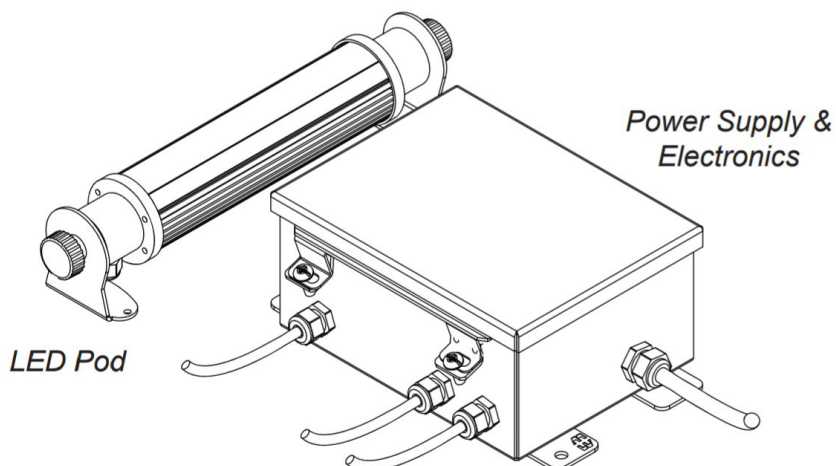

SPECTRA SERIES UV40 LED WASH

The Spectra Series UV40 is a 40 Watt UV luminaire utilizing high performance, long life UV-A emitters. The Spectra Series UV40 is designed with four independent LED cells on four independent DMX channels for intensity control.

An on board multi-voltage power supply allows for direct power and data connection as well as feed through capabilities. The Spectra Series UV40 is compatible with both DMX and RDM protocols and comes complete with a library of pre-programmed fades and strobos as well as manual intensity control.

Product Features:

- High performance, long life UV-A emitters
- Less visible light than traditional black lights using 365nm UV-A LEDs
- Individual focus of the UV cells
- Feed through power and data capabilities
- 10° or 30° lens options
- Selectable 8 and 16 bit personalities for smooth fades from 0 to 100%
- On-board multi-voltage power supply 100-240VAC, 50/60Hz.
- DMX and RDM compatible
- DMX address setting via on-board push button display or RDM
- Weight:
 - Power Supply Enclosure: 11.5 lbs. (5.2 kgs.)
 - LED Pod: 2.1 lbs (0.95 kg)
- cETLus listed for indoor use and CE marked
- Made in the USA
- Five (5) year and one (1) day warranty
- No cost technical support for the life of your product

UV40

Dimensions

- A:** 6-foot power cable between power supply enclosure and SS-UV40 fixture.
- B:** 6-foot waterproof DMX output cable with 5-pin female XLR connector between power supply enclosure and SS-UV40 fixture.
- C:** 6-foot waterproof DMX input cable with 5-pin male XLR connector.
- D:** 6-foot AC input power cable with bare ends.