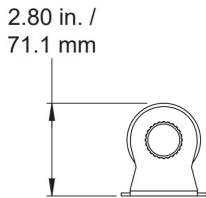

UV40

Dimensions

- A:** 6-foot power cable between power supply enclosure and SS-UV40 fixture.
- B:** 6-foot waterproof DMX output cable with 5-pin female XLR connector between power supply enclosure and SS-UV40 fixture.
- C:** 6-foot waterproof DMX input cable with 5-pin male XLR connector.
- D:** 6-foot AC input power cable with bare ends.

Specifications

Materials:	Corrosion-resistant materials and hardware
Control:	DMX (Fully RDM Compliant)
Light Engine	4 each long life, UV-A LED emitters (365 nm) per Pod (16 emitters maximum)
Rated LED Life:	Array rating >50,000 hours to L70
Beam Size	10° or 30° lens options
Power:	40 Watts maximum
Voltage:	120-240VAC
Cooling:	Passive, convection
Environment:	IP65
Color:	Black
Weight:	Power Supply Enclosure: 11.5 lbs. (5.2 kg) LED Pod: 2.1 lbs (0.95 kg)
Compliance:	cETLus listed, CE marked
Warranty:	Five (5) years and One (1) day
Support:	Supported Forever - free phone and online tech support for the life of your product.