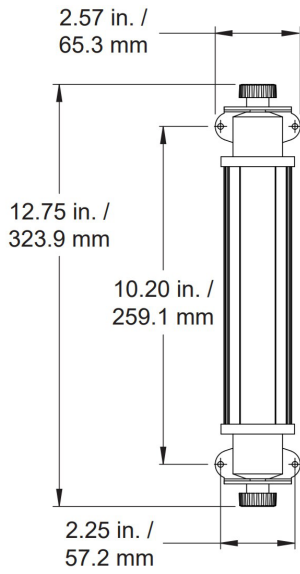

Product Features:

- High performance, long life UV-A emitters
- Less visible light than traditional black lights using 365nm UV-A LEDs
- Individual focus of the UV cells
- Feed through power and data capabilities
- 10° or 30° lens options
- Selectable 8 and 16 bit personalities for smooth fades from 0 to 100%
- On-board multi-voltage power supply 100-240VAC, 50/60Hz.
- DMX and RDM compatible
- DMX address setting via on-board push button display or RDM
- Weight:
 - Power Supply Enclosure: 11.5 lbs. (5.2 kgs.)
 - LED Pod: 2.1 lbs (0.95 kg)
- cETLus listed for indoor use and CE marked
- Made in the USA
- Five (5) year and one (1) day warranty
- No cost technical support for the life of your product

UV40

Dimensions

- A:** 6-foot power cable between power supply enclosure and SS-UV40 fixture.
- B:** 6-foot waterproof DMX output cable with 5-pin female XLR connector between power supply enclosure and SS-UV40 fixture.
- C:** 6-foot waterproof DMX input cable with 5-pin male XLR connector.
- D:** 6-foot AC input power cable with bare ends.

Specifications

Materials:	Corrosion-resistant materials and hardware
Control:	DMX (Fully RDM Compliant)
Light Engine	4 each long life, UV-A LED emitters (365 nm) per Pod (16 emitters maximum)
Rated LED Life:	Array rating >50,000 hours to L70
Beam Size	10° or 30° lens options
Power:	40 Watts maximum
Voltage:	120-240VAC
Cooling:	Passive, convection
Environment:	IP65
Color:	Black
Weight:	Power Supply Enclosure: 11.5 lbs. (5.2 kg) LED Pod: 2.1 lbs (0.95 kg)
Compliance:	cETLus listed, CE marked
Warranty:	Five (5) years and One (1) day
Support:	Supported Forever - free phone and online tech support for the life of your product.