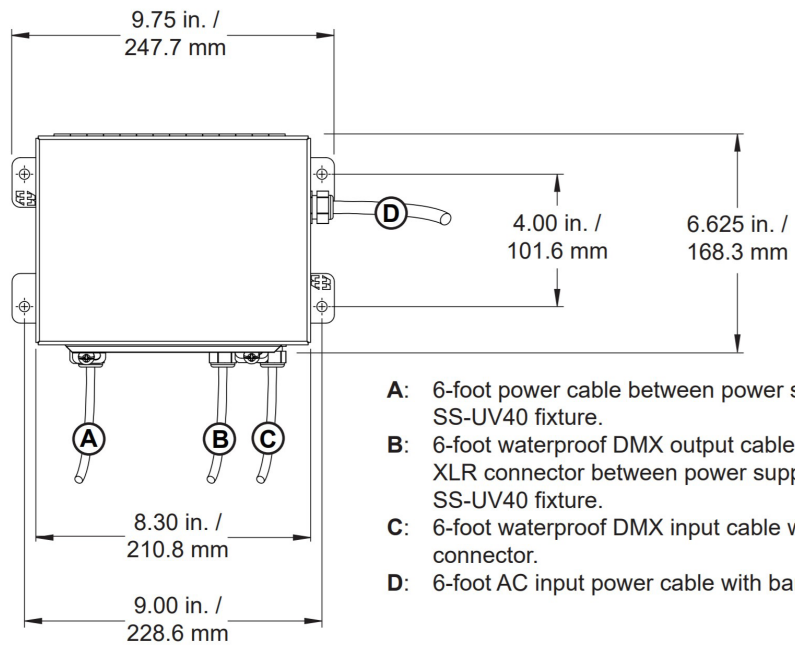

Product Features:

- High performance, long life UV-A emitters
- Less visible light than traditional black lights using 365nm UV-A LEDs
- Individual focus of the UV cells
- Feed through power and data capabilities
- 10° or 30° lens options
- Selectable 8 and 16 bit personalities for smooth fades from 0 to 100%
- On-board multi-voltage power supply 100-240VAC, 50/60Hz.
- DMX and RDM compatible
- DMX address setting via on-board push button display or RDM
- Weight:
 - Power Supply Enclosure: 11.5 lbs. (5.2 kgs.)
 - LED Pod: 2.1 lbs (0.95 kg)
- cETLus listed for indoor use and CE marked
- Made in the USA
- Five (5) year and one (1) day warranty
- No cost technical support for the life of your product

UV40

Dimensions

- A:** 6-foot power cable between power supply enclosure and SS-UV40 fixture.
- B:** 6-foot waterproof DMX output cable with 5-pin female XLR connector between power supply enclosure and SS-UV40 fixture.
- C:** 6-foot waterproof DMX input cable with 5-pin male XLR connector.
- D:** 6-foot AC input power cable with bare ends.

Specifications

Materials:	Corrosion-resistant materials and hardware
Control:	DMX (Fully RDM Compliant)
Light Engine	4 each long life, UV-A LED emitters (365 nm) per Pod (16 emitters maximum)
Rated LED Life:	Array rating >50,000 hours to L70
Beam Size	10° or 30° lens options
Power:	40 Watts maximum
Voltage:	120-240VAC
Cooling:	Passive, convection
Environment:	IP65
Color:	Black
Weight:	Power Supply Enclosure: 11.5 lbs. (5.2 kg) LED Pod: 2.1 lbs (0.95 kg)
Compliance:	cETLus listed, CE marked
Warranty:	Five (5) years and One (1) day
Support:	Supported Forever - free phone and online tech support for the life of your product.