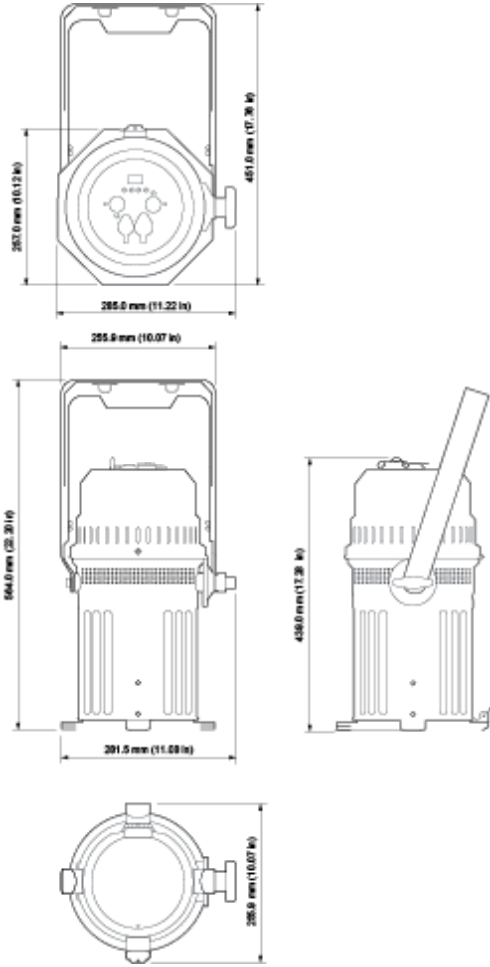

Optical Performance

Lens Size	193 mm (7.5 in)
Zoom Range	10°/15°/20°/25°/30°
Field Angle	16°/ 24°/ 33°/ 43°/ 50°
Zoom Control	Manual Selection
Output Lumens	Standard - 3,200 Studio - 2,500 Whisper - 2,000
Output CCT	6500 K
CRI RA	> 90
Tm30	Rf 45 / Rg 116

Noise Level / Fan Control

Fan Mode	Continuous (On) / Auto Ramping
Fan Level Preset	Standard, Studio, Whisper
Cooling System Type	Hybrid sealed liquid and forced air system

Mounting

Yoke / Feet Type	270° Swivel Yoke M12 (1/2") Centre hole or 107mm Omega Bracket - Integrated kickstand
Fixture mounting/Hanging orientation	Hanging - Floor - Side *See user manual for side hang guidance and restrictions
Secondary Safety Wire Point	1 x Safety point located on rear of fixture housing Safety Wire not included

Photometrics and IES Files

Narrow @ 5 m / 16.4 ft	4,300 lux (399 fc)
Wide @ 5 m / 16.4 ft	295 lux (27 fc)
Narrow @ 10 m / 32.8 ft	1,060 lux (99 fc)
Wide @ 10 m / 32.8 ft	90 lux (8 fc)

For IES files and photometric reports, please refer to the product page:
<https://www.vari-lite.com/global/products/vl800-eventpar-rgba>

Dimensions

Physical

Construction	Superstructure made of Aluminum, and steel metal plates, Covers Aluminum
IP Rating	IP24
Standard Finish	Black, White, Bronze, Polished Aluminum
Dimensions	281 x 439 x 452 mm (11.0 x 17.0 x 18.0 in)
Packed Dimensions	630 x 350 x 390 mm (25.0 x 14.0 x 15.0 in)
Fixture Weight	7.0 kg (14.0 lb)
Packed Weight	8.0 kg (17.0 lb)
Operating Temperature	0-40°C (32-104°F)