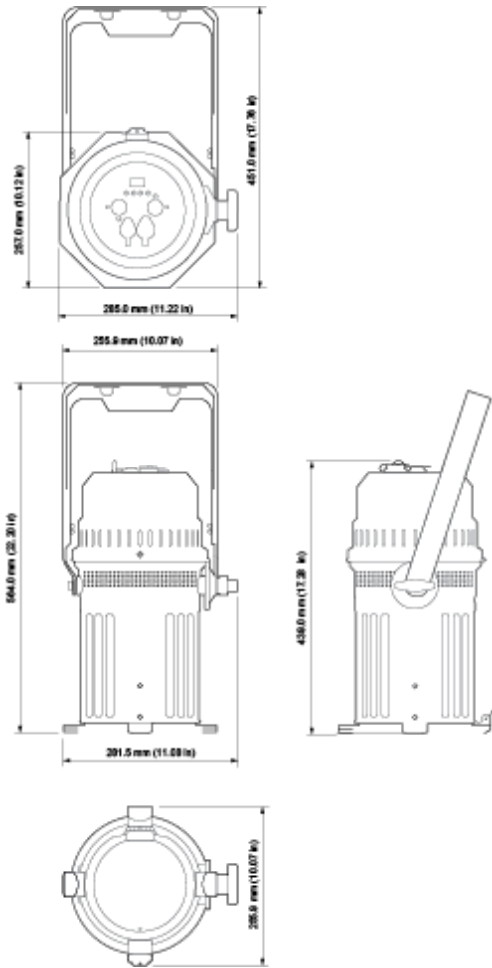

Optical Performance

| | |
|---------------|--|
| Lens Size | 193 mm (7.5 in) |
| Zoom Range | 10°/15°/20°/25°/30° |
| Field Angle | 16°/ 24°/ 33°/ 43°/ 50° |
| Zoom Control | Manual Selection |
| Output Lumens | Standard - 10,251 Studio - 8,400 Whisper - 6,400 |
| Output CCT | 3000 K |
| CRI RA | 97 |
| Tm30 | Rf 94 / Rg 100 |

Mounting

| | |
|--------------------------------------|--|
| Yoke / Feet Type | 270° Swivel Yoke M12 (1/2") Centre hole or 107mm Omega Bracket - Integrated kickstand |
| Fixture mounting/Hanging orientation | Hanging - Floor - Side *See user manual for side hang guidance and restrictions |
| Secondary Safety Wire Point | 1 x Safety point located on rear of fixture housing Safety Wire not included |

Photometrics and IES Files

| | |
|-------------------------|-----------------------|
| Narrow @ 5 m / 16.4 ft | 12,300 lux (1,143 fc) |
| Wide @ 5 m / 16.4 ft | 940 lux (87 fc) |
| Narrow @ 10 m / 32.8 ft | 3,400 lux (316 fc) |
| Wide @ 10 m / 32.8 ft | 300 lux (28 fc) |

For IES files and photometric reports, please refer to the product page:

<https://www.vari-lite.com/global/products/vl800-eventpar>

Dimensions

Physical

| | |
|-----------------------|---|
| Construction | Superstructure made of Aluminum, and steel metal plates, Covers Aluminum |
| IP Rating | IP24 |
| Standard Finish | Black, White, Bronze, Polished Aluminum |
| Dimensions | 281 x 439 x 452 mm (11.0 x 17.0 x 18.0 in) |
| Packed Dimensions | 630 x 350 x 390 mm (25.0 x 14.0 x 15.0 in) |
| Fixture Weight | 7.0 kg (14.0 lb) |
| Packed Weight | 8.0 kg (17.0 lb) |
| Operating Temperature | 0-40°C (32-104°F) |