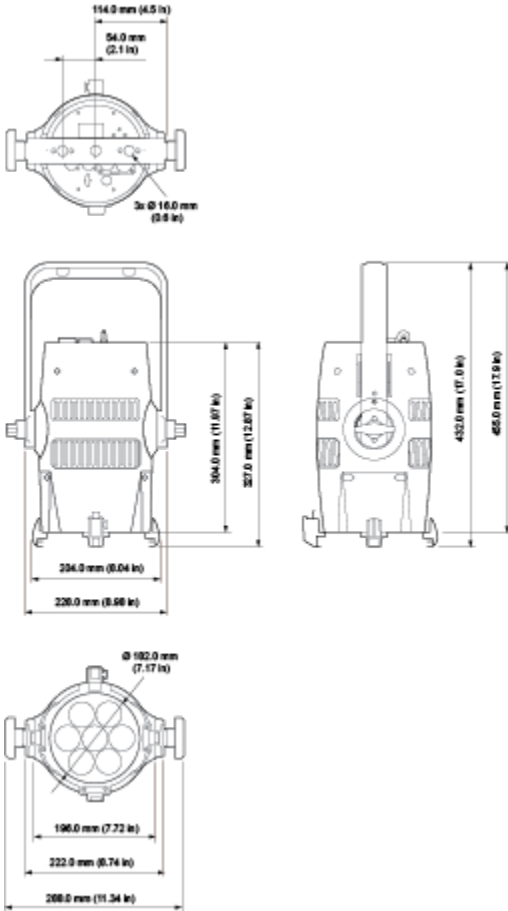

Mounting

Yoke / Feet Type	270° Swivel Yoke M12 (1/2") Centre hole or 107mm Omega Bracket - Integrated kickstand
Fixture mounting/Hanging orientation	Hanging - Floor - Side *See user manual for side hang guidance and restrictions
Secondary Safety Wire Point	1 x Safety point located on rear of fixture housing Safety Wire not included

Photometrics and IES Files

Narrow @ 5 m / 16.4 ft	6,700 lux (622 fc)
Wide @ 5 m / 16.4 ft	390 lux (36 fc)
Narrow @ 10 m / 32.8 ft	1,645 lux (153 fc)
Wide @ 10 m / 32.8 ft	120 lux (11 fc)

For IES files and photometric reports, please refer to the product page:
<https://www.vari-lite.com/global/products/vl800-propar>

Dimensions

Physical

Construction	Superstructure made of Aluminum, and steel metal plates, Covers self-extinguishing fire retardant ABS PC (V0 class)
IP Rating	IP20
Standard Finish	Black, White
Dimensions	228 x 181 x 304 mm (9.0 x 7.0 x 12.0 in)
Packed Dimensions	550 x 365 x 305 mm (12.0 x 9.0 x 7.0 in)
Fixture Weight	6.0 kg (13.0 lb)
Packed Weight	8.0 kg (17.0 lb)
Operating Temperature	0-40°C (32-104°F)