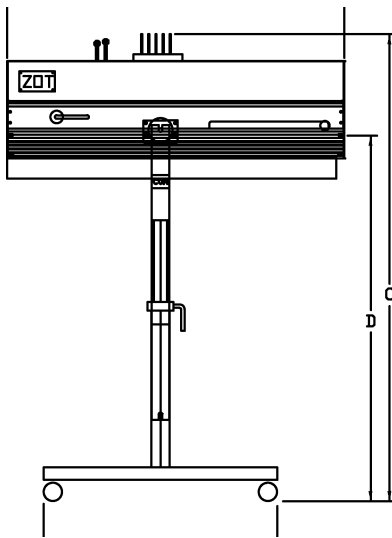

LYCIAN STAGE LIGHTING, ZOT 5, ZOT 7, ZOT 12, ZOT 12HP shall be specified. Units are manufactured in the United States of America

- A. Head Length- 42-1/4"
- B. Head Height- 13"
- C. Overall Height with Base- 46-1/2"

* Additional upward height adjustment 13"

*D. Height of Pivot- 39-3/4"

E. Base Width- 40"

Maximun Width of Head- 14"

PHOTOMETRICS

7-19 °

Distance	30 ft.	60ft	80 ft.	100 ft.	125 ft
Distance	9 meters	18 meters	25 meters	30 meters	38 meters
Spot Dia. Feet	3' 8"	7' 3"	9' 6"	12'	15'
Spot Dia. Meters	1.14	2.2	2.9	3.7	4.6
Flood Dia. Feet	10	19' 6"	26	32	40
Flood Dia. Meters	3	5.9	7.9	9.8	12.2

ZOT 12

FC Spot	708	177	100	64	41
Lux Spot	7621	1905	1076	689	441
FC Flood	653	120	92	59	38
Lux Flood	7029	1292	990	635	409

ZOT 5

FC Spot	1241	309	174	111	71
Lux Spot	13,347	3326	1873	1195	764
FC Flood	208	52	29		
Lux Flood	2239	560	312		

ZOT 7

FC Spot	2000	499	281	180	115
Lux Spot	16,404	4101	3025	1938	1238
FC Flood	306	76	43		
Lux Flood	3294	818	463		

ZOT 15

FC Spot	3140	785	442	283	181
Lux Spot	33,799	8450	4758	2530	1625
FC Flood	544	136	77	49	31
Lux Flood	5856	1464	829	527	334

ORDER CODE

- : 1200W Tungsten Followspot
- : 575W ARC Followspot
- : 700W ARC Followspot
- : 1200W ARC Followspot
- Tripod (Optional Substitute for Fixed Base)

Followspots inc. Head, Yoke, & Base

Specifications subject to change

LYCIAN
STAGE LIGHTING

PO Box 214, 1144 Kings Highway
Sugar Loaf, NY 10981 USA
Tel: +1 (845) 469-2285