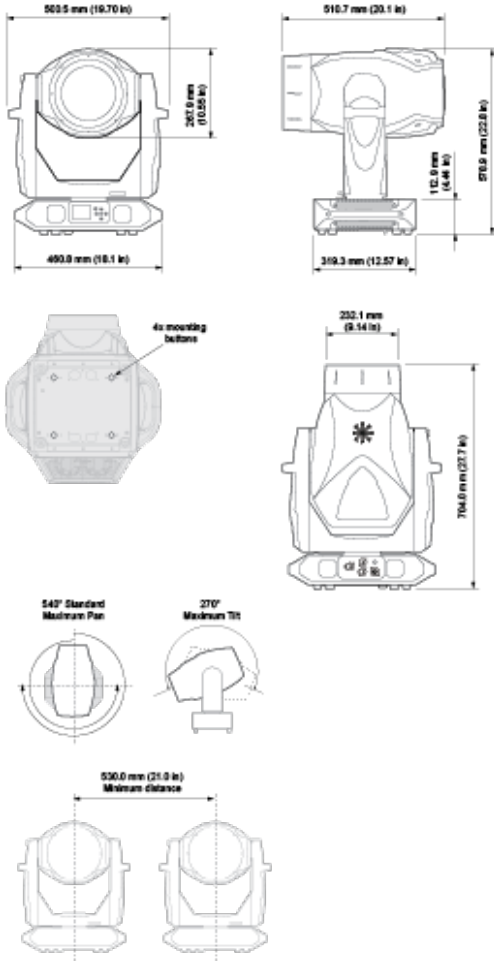

## Mounting

Hanging Type	2 x VL Hook Rails
Fixture mounting/Hanging orientation	Hanging - Floor - Side *See user manual for side hang guidance and restrictions
Secondary Safety Wire Point	1 x Safety point located on underside of upper enclosure Safety Wire not included

## Photometrics and IES Files

2.2° Beam @ 10 m / 32.8ft	640,000 lux (59,458 fc)
2.2° Beam @ 15 m / 49 ft	280,000 lux (26,013 fc)
2.2° Beam @ 20m / 65.6 ft	160,000 lux (14,865 fc)
44° Beam @ 10 m 32.8ft	2,300 lux (214 fc)
44° Beam @ 15 m / 49ft	980 lux (91 fc)
44° Beam @ 20m / 65.6 ft	555 lux (52 fc)

# Dimensions