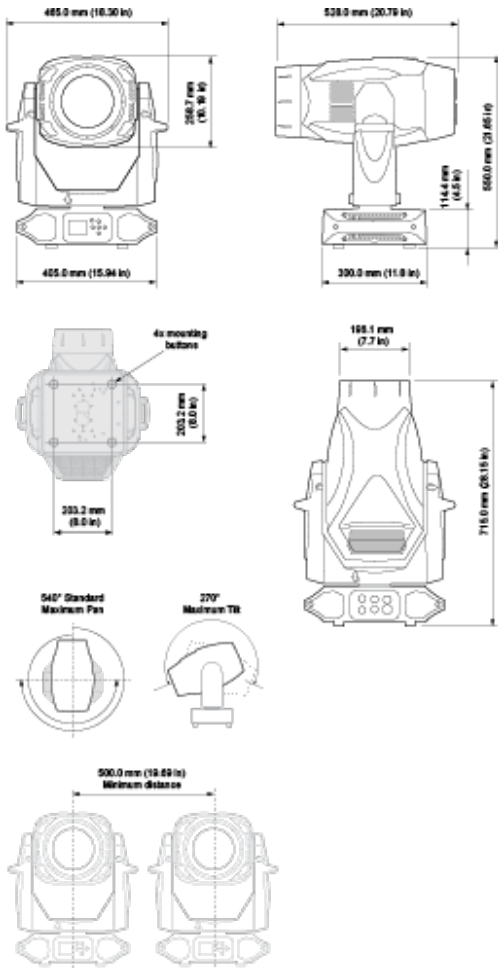

## Mounting

Hanging Type	2 x V/L Hook Rails
Hanging Centers	600.0 mm (24.0 in)
Fixture mounting/Hanging orientation	Hanging - Floor - Side *See user manual for side hang guidance and restrictions
Secondary Safety Wire Point	1 x Safety point located on underside of upper enclosure Safety Wire not included

## Photometrics and IES Files

7° Beam @ 5 m / 16.4 ft	40,075 lux (4,559 fc)
48° Beam @ 5 m / 16.4 ft	1,290 lux (120 fc)
7° Beam @ 10 m / 32.8 ft	12,300 lux (1,143 fc)
48° Beam @ 10 m / 32.8 ft	326 lux (31 fc)

# Dimensions

## Physical

Construction	Superstructure made of Aluminum, and steel metal plates, Covers self-extinguishing fire retardant ABS PC (V0 class)
IP Rating	IP20
Standard Finish	Black, White
Dimensions	300 x 464 x 715 mm (12.0 x 18.0 x 29.0 in)
Fixture Weight	32.0 kg (71.0 lb)
Operating Temperature	-10-45°C (14-113°F)