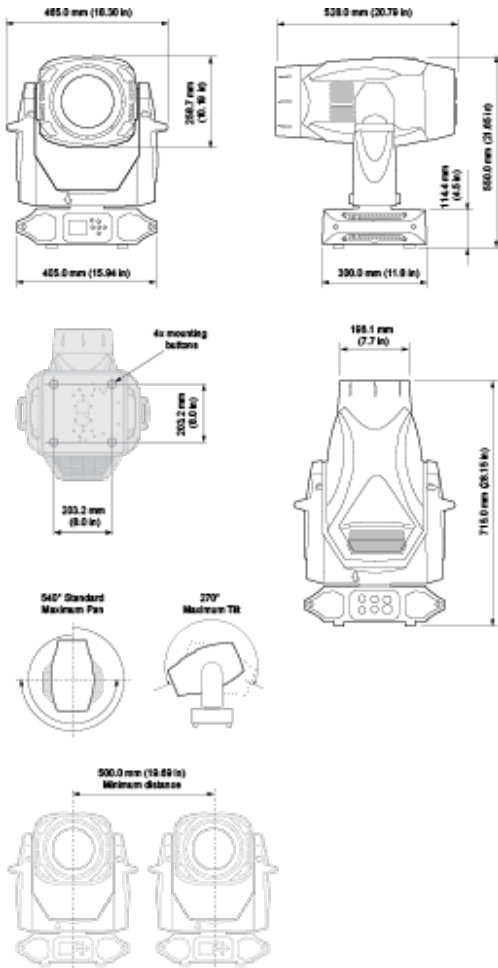

## Mounting

Hanging Type	2 x V/L Hook Rails
Hanging Centers	600.0 mm (24.0 in)
Fixture mounting/Hanging orientation	Hanging - Floor - Side *See user manual for side hang guidance and restrictions
Secondary Safety Wire Point	1 x Safety point located on underside of upper enclosure Safety Wire not included

## Photometrics and IES Files

7° Beam @ 5 m / 16.4 ft	49,075 lux (4,559 fc)
48° Beam @ 5 m / 16.4 ft	1,290 lux (120 fc)
7° Beam @ 10 m / 32.8 ft	12,300 lux (1,143 fc)
48° Beam @ 10 m / 32.8 ft	326 lux (31 fc)

# Dimensions

## Physical

Construction	Superstructure made of Aluminum, and steel metal plates, Covers self-extinguishing fire retardant ABS PC (V0 class)
IP Rating	IP20
Standard Finish	Black, White
Dimensions	300 x 464 x 715 mm (12.0 x 18.0 x 29.0 in)
Fixture Weight	33.0 kg (73.0 lb)
Operating Temperature	-10-45°C (14-113°F)