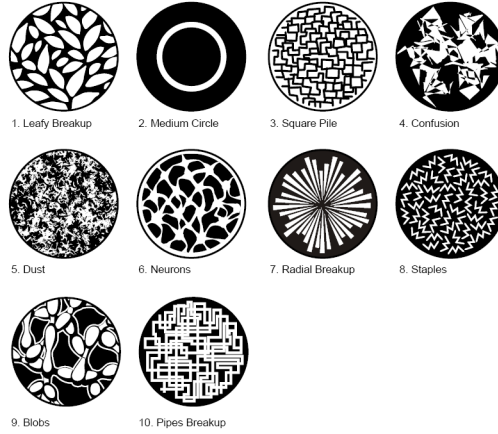

Gobo Wheel 1