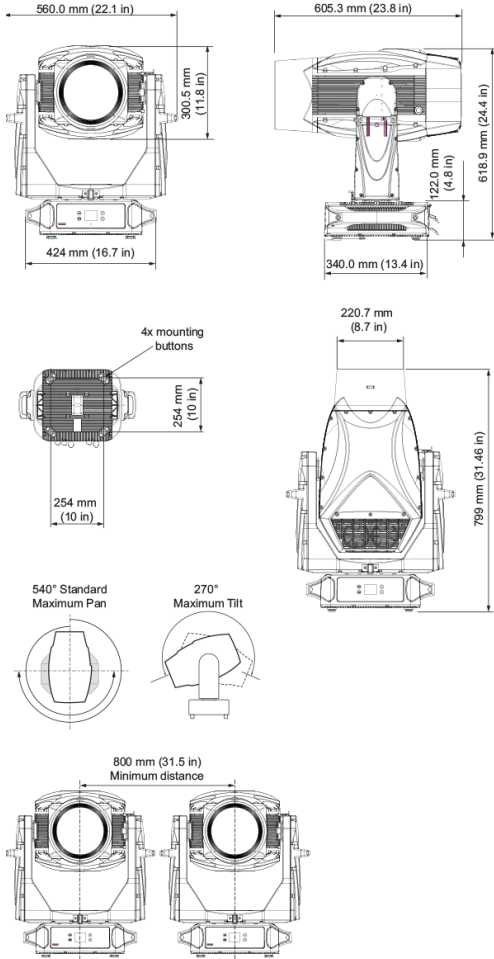

Mounting

Hanging Type	2 x VL Hook Rails L
Hanging Centers	700.0 mm (28.0 in)
Mounting/Hanging	Hanging - Floor - Side
Orientation	*See user manual for side hang guidance and restrictions
Secondary Safety Wire Point	1 x Safety point located on underside of upper enclosure Safety wire not included

Photometrics and IES Files

5.5° Beam @ 5m / 16.4 ft	108,000 lux (10,034 fc)
5.5° Beam @ 10 m / 32.8 ft	2,950 lux (274 fc)
50° Beam @ 5 m / 16.4 ft	27,800 lux (2,583 fc)
50° Beam @ 10 m / 32.8 ft	998 lux (93 fc)

For IES files and photometric reports, please refer to the product page:
<https://www.vari-lite.com/global/products/vl3600-profile-ip>

Dimensions

Physical

Construction	Superstructure made of Aluminum, magnesium and steel metal plates, Covers Die Cast Magnesium
IP Rating	IP65
Standard Finish	Black, White
Dimensions	560 x 799 x 340 mm (22.0 x 32.0 x 13.0 in)
Packed Dimensions	760 x 700 x 750 mm (29.9 x 27.6 x 29.5 in)
Fixture Weight	48.0 kg (105.0 lb)
Packed Weight	68.8 kg (151.7 lb)
Surface Treatment	A minimum of 1500 hours continuous for salt spray resistant finish
Operating Temperature	-10-45°C (4-113°F)

Certification and Safety

Approbations	CE,FCC,RCM,ISED,UKCA,ETL,CB
--------------	-----------------------------

Gobo Wheel 1

Gobo Wheel 2

VL*FX

Gobo and Effect Wheels

Gobo Wheel 1	Fixed 10 + Open Interchangeable
Gobo Diameter / Thickness	29.8mm x 1.1mm
Image Size	24 mm
Gobo Wheel 2	Rotating/Indexable 7 + Open Interchangeable
Gobo Diameter / Thickness	29.8mm x 1.1mm
Image Size	24mm
VL*FX Animation	Rotating/Indexable 3 + Open Interchangeable
Gobo Diameter / Thickness	64.3mm x 1.1mm
Image Size	62mm