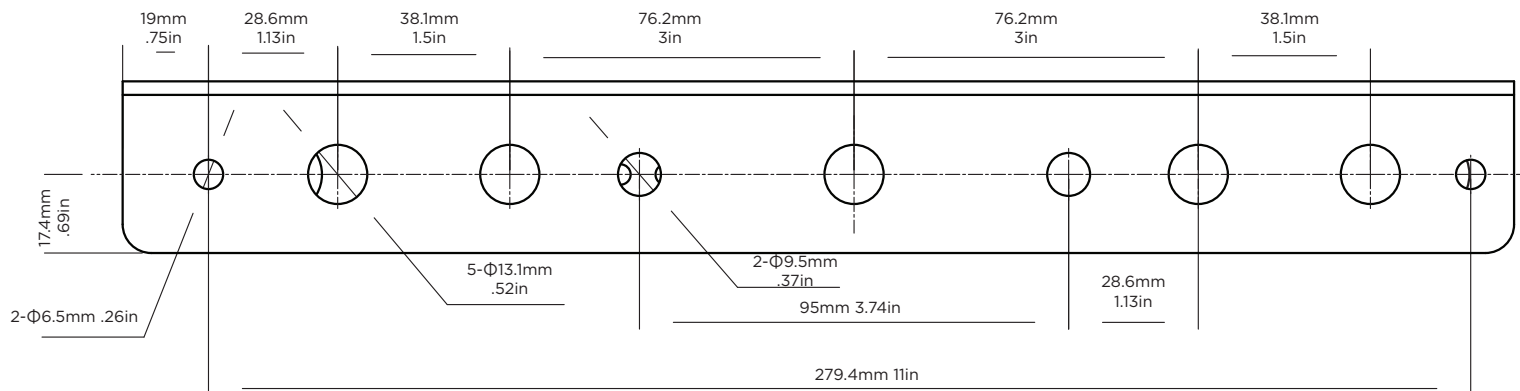

22mm  
.87in

VL3600 HOOK RAIL  
5044011601220000

VARI\*LITE