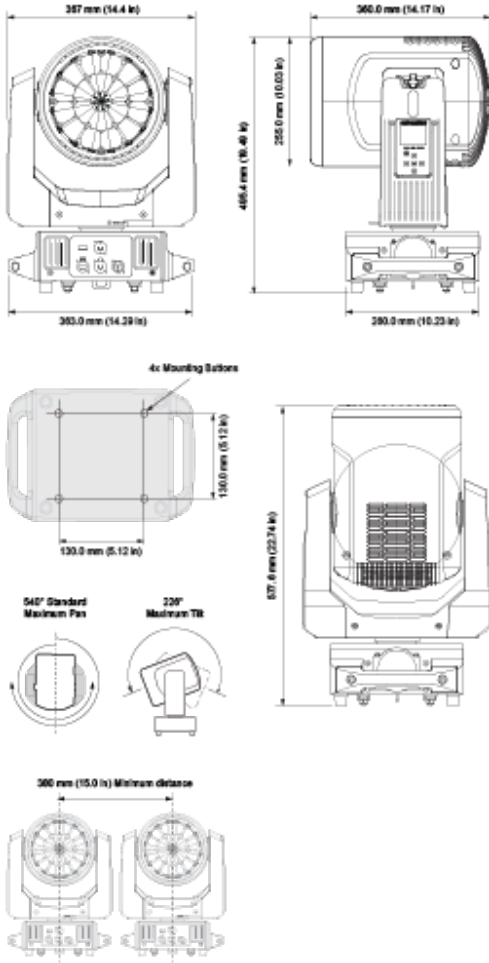

Movement

Pan Angle	540°
Pan Speed	2.7s / 3s
Tilt Angle	226°
Title Speed	1.4s

Mounting

Hanging Type	2 x VL Hook Rails - Short
Fixture mounting/Hanging orientation	Hanging - Floor - Side *See user manual for side hang guidance and restrictions
Secondary Safety Wire Point	1 x Safety point located on underside of upper enclosure Safety Wire not included

Photometrics and IES Files

Narrow @ 5 m / 16.4 ft	17,190 lux (1,597 fc)
Wide @ 5 m / 16.4 ft	1,192 lux (111 fc)
Narrow @ 10 m / 32.8 ft	4,298 lux (399 fc)
Wide @ 10 m / 32.8 ft	298 lux (28 fc)

For IES files and photometric reports, please refer to the product page:
<https://www.vari-lite.com/global/products/v5led-wash>

Dimensions

Physical

Construction	Superstructure made of Aluminum, and steel metal plates, Covers self-extinguishing fire retardant ABS PC (V0 class)
IP Rating	IP20
Standard Finish	Black
Dimensions	367 x 578 x 360 mm (14.0 x 23.0 x 14.0 in)
Packed Dimensions	690 x 440 x 330 mm (27.0 x 17.0 x 13.0 in)
Fixture Weight	24.0 kg (52.0 lb)
Packed Weight	32.0 kg (70.0 lb)
Operating Temperature	-55C (14-113°F)