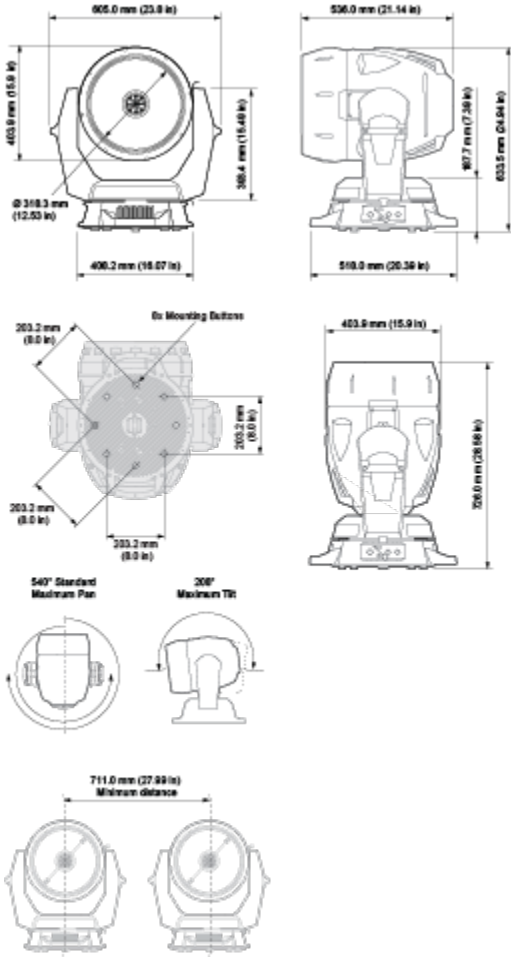

Electrical

Max output Power Consumption	2,140 W
Power Connection	Neutrik TrueOne - Power in only Power cable not included - input connector only
Input Voltage	200-240 VAC, 50 / 60 Hz

Data

Supported Protocols	DMX512-A (RDM)
DMX Modes	
16-Bit	20 Channels
Data Connections	5 - Pin XLR Input and Thru, USB (Diagnostics - Firmware)
Manual Preset Mode	Cloud Search mode

Noise Level / Fan Control

Cooling System Type	Forced Air
---------------------	------------

Movement

Pan Angle	540°
Pan Speed	3 s
Tilt Angle	208°
Tilt Speed	3 s

Mounting

Hanging Type	2 x VL Hook Rails
Fixture mounting/Hanging orientation	Hanging - Floor - Side *See user manual for side hang restrictions
Secondary Safety Wire Point	1 x Safety point located on underside of upper enclosure Safety Wire not included

Photometrics and IES Files

Narrow @ 5 m / 16.4 ft	176,140 lux (16,363 fc)
Wide @ 5 m / 16.4 ft	12,700 lux (1,179 fc)
Narrow @ 10 m / 32.8 ft	44,025 lux (4,090 fc)
Wide @ 10 m / 32.8 ft	3,175 lux (295 fc)

For IES files and photometric reports, please refer to the product page:

<https://vari-lite.s3.eu-west-1.amazonaws.com/graphics/technical/dimensions/VL6500-WASH-dimensions.png>

Dimensions

Physical

Construction	Superstructure made of Aluminum, and steel metal plates, Covers self-extinguishing fire retardant ABS PC (V0 class)
IP Rating	IP20
Standard Finish	Black
Dimensions	605 x 726 x 536 mm (24.0 x 29.0 x 21.0 in)
Fixture Weight	30.0 kg (66.0 lb)
Operating Temperature	-20-50°C (-4-122°F)