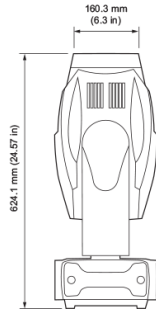

## Mounting

Hanging Type	2 x 140mm Omega Bracket
Hanging Centers	400.0 mm (16.0 in)
Fixture mounting/Hanging orientation	Hanging - Floor - Side *See user manual for side hang guidance and restrictions
Secondary Safety Wire Point	1 x Safety point located on underside of upper enclosure Safety Wire not included

## Photometrics and IES Files

Narrow @ 5 m / 16.4 ft	27,300 lux (2,537 fc)
Wide @ 5 m / 16.4 ft	6,900 lux (378 fc)
Narrow @ 10 m / 32.8 ft	4,060 lux (645 fc)
Wide @ 10 m / 32.8 ft	480 lux (49 fc)

For IES files and photometric reports, please refer to the product page:  
<https://www.vari-lite.com/global/products/vl800-eventprofile>

# Dimensions

## Physical

Construction	Superstructure made of Aluminum, and steel metal plates, Covers self-extinguishing fire retardant ABS PC (V0 class)
IP Rating	IP20
Standard Finish	Black, White
Dimensions	375 x 624 x 408 mm (15.0 x 25.0 x 16.0 in)
Packed Dimensions	720 x 470 x 385 mm (28.0 x 19.0 x 15.0 in)
Fixture Weight	21.0 kg (46.0 lb)
Packed Weight	29.0 kg (64.0 lb)
Operating Temperature	0-40°C (32-104°F)