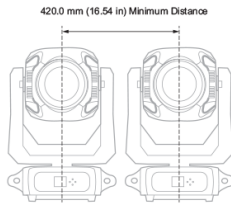

## Mounting

Hanging Type	2 x 140mm Omega Bracket
Hanging Centers	400.0 mm (16.0 in)
Fixture mounting/Hanging orientation	Hanging - Floor - Side *See user manual for side hang guidance and restrictions
Secondary Safety Wire Point	1 x Safety point located on underside of upper enclosure Safety Wire not included

## Photometrics and IES Files

Narrow @ 5 m / 16.4 ft	27,300 lux (2,537 fc)
Wide @ 5 m / 16.4 ft	6,900 lux (378 fc)
Narrow @ 10 m / 32.8 ft	4,060 lux (645 fc)
Wide @ 10 m / 32.8 ft	480 lux (49 fc)

For IES files and photometric reports, please refer to the product page:  
<https://www.vari-lite.com/global/products/vl800-eventprofile>

# Dimensions

## Physical

Construction	Superstructure made of Aluminum, and steel metal plates, Covers self-extinguishing fire retardant ABS PC (V0 class)
IP Rating	IP20
Standard Finish	Black, White
Dimensions	375 x 624 x 408 mm (15.0 x 25.0 x 16.0 in)
Packed Dimensions	720 x 470 x 385 mm (28.0 x 19.0 x 15.0 in)
Fixture Weight	21.0 kg (46.0 lb)
Packed Weight	29.0 kg (64.0 lb)
Operating Temperature	0-40°C (32-104°F)