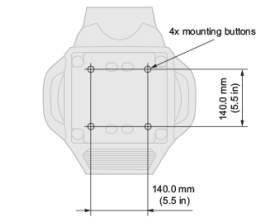

## Mounting

Hanging Type	2 x 140mm Omega Bracket
Hanging Centers	400.0 mm (16.0 in)
Fixture mounting/Hanging orientation	Hanging - Floor - Side *See user manual for side hang guidance and restrictions
Secondary Safety Wire Point	1 x Safety point located on underside of upper enclosure Safety Wire not included

## Photometrics and IES Files

Narrow @ 5 m / 16.4 ft	27,300 lux (2,537 fc)
Wide @ 5 m / 16.4 ft	6,900 lux (378 fc)
Narrow @ 10 m / 32.8 ft	4,060 lux (645 fc)
Wide @ 10 m / 32.8 ft	480 lux (49 fc)

For IES files and photometric reports, please refer to the product page:  
<https://www.vari-lite.com/global/products/vl800-eventprofile>

# Dimensions

## Physical

Construction	Superstructure made of Aluminum, and steel metal plates, Covers self-extinguishing fire retardant ABS PC (V0 class)
IP Rating	IP20
Standard Finish	Black, White
Dimensions	375 x 624 x 408 mm (15.0 x 25.0 x 16.0 in)
Packed Dimensions	720 x 470 x 385 mm (28.0 x 19.0 x 15.0 in)
Fixture Weight	21.0 kg (46.0 lb)
Packed Weight	29.0 kg (64.0 lb)
Operating Temperature	0-40°C (32-104°F)