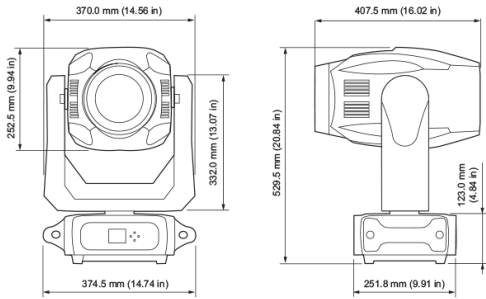

## Mounting

Hanging Type	2 x 140mm Omega Bracket
Hanging Centers	400.0 mm (16.0 in)
Fixture mounting/Hanging orientation	Hanging - Floor - Side *See user manual for side hang guidance and restrictions
Secondary Safety Wire Point	1 x Safety point located on underside of upper enclosure Safety Wire not included

## Photometrics and IES Files

Narrow @ 5 m / 16.4 ft	27,300 lux (2,537 fc)
Wide @ 5 m / 16.4 ft	6,900 lux (378 fc)
Narrow @ 10 m / 32.8 ft	4,060 lux (645 fc)
Wide @ 10 m / 32.8 ft	480 lux (49 fc)

For IES files and photometric reports, please refer to the product page:  
<https://www.vari-lite.com/global/products/vl800-eventprofile>

# Dimensions

## Physical

Construction	Superstructure made of Aluminum, and steel metal plates, Covers self-extinguishing fire retardant ABS PC (V0 class)
IP Rating	IP20
Standard Finish	Black, White
Dimensions	375 x 624 x 408 mm (15.0 x 25.0 x 16.0 in)
Packed Dimensions	720 x 470 x 385 mm (28.0 x 19.0 x 15.0 in)
Fixture Weight	21.0 kg (46.0 lb)
Packed Weight	29.0 kg (64.0 lb)
Operating Temperature	0-40°C (32-104°F)