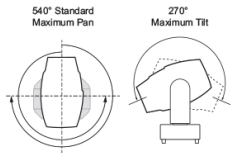

## Movement

Pan Angle	540°
Pan Speed	3.4 s
Tilt Angle	270°
Tilt Speed	2.5 s

## Mounting

Hanging Type	2 x 140mm Omega Bracket
Hanging Centers	400.0 mm (16.0 in)
Fixture mounting/Hanging orientation	Hanging - Floor - Side *See user manual for side hang guidance and restrictions
Secondary Safety Wire Point	1 x Safety point located on underside of upper enclosure Safety Wire not included

## Photometrics and IES Files

Narrow @ 5 m / 16.4 ft	27,300 lux (2,537 fc)
Wide @ 5 m / 16.4 ft	6,900 lux (378 fc)
Narrow @ 10 m / 32.8 ft	4,060 lux (645 fc)
Wide @ 10 m / 32.8 ft	480 lux (49 fc)

For IES files and photometric reports, please refer to the product page:  
<https://www.vari-lite.com/global/products/vl800-eventprofile>

# Dimensions