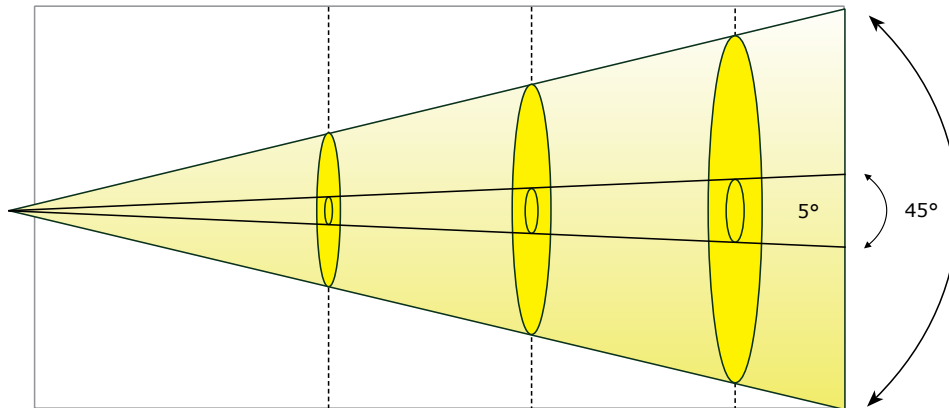

Weight + Dimensions

Width: 8.3" (210 mm)
Depth: 6.5" (164 mm)
Height: 12.1" (306.6 mm)

Weight: 12.5 lbs. (5.7 kg)

Control

Protocol: USITT DMX-512

19/26/35-channel DMX modes

Standalone, master/slave, auto, sound active

Infinite pan and tilt

Dimensional Drawings

Photometric Data

Distance:	1m	2.5m	5m
5° beam diameter	3.5" (9 cm)	8.9" (22.5 cm)	17.7" (45 cm)
45° beam diameter	31.9" (81 cm)	79.7" (202.5 cm)	159.5" (405 cm)

Luminous Intensity:

Beam	1m lux	1m fc	2.5m lux	2.5m fc	5m lux	5m fc
5°	28,180	2,618	6,517	605.5	1,700	158
45°	2,458	228.3	425	39.5	130	12.1