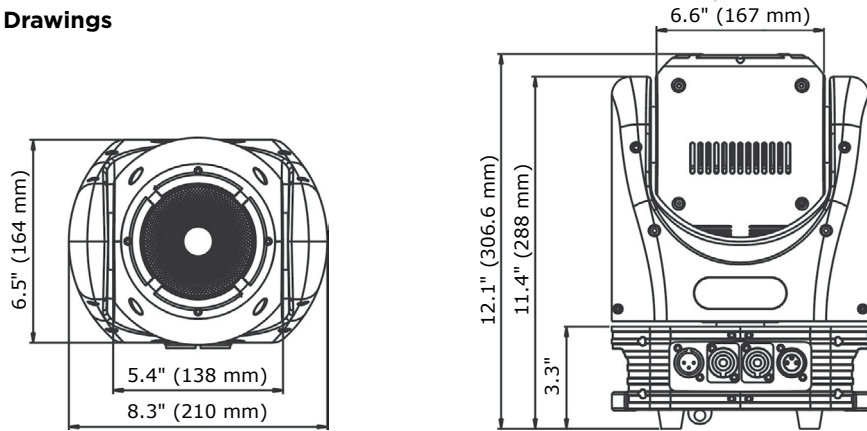

Rear Connections:

Optical

1x 60W RGBW 4-in-1 LED
+ 8* 0.5W RGB 3-in-1 LEDs (Ring)

Beam Angle: 5°- 45°

Luminous Intensity:
6,517 Lux @ 2.5m (5°),
425 Lux @ 2.5m (45°),
1,700 Lux @ 5m (5°),
130 Lux @ 5m (45°)

Weight + Dimensions

Width: 8.3" (210 mm)
Depth: 6.5" (164 mm)
Height: 12.1" (306.6 mm)

Weight: 12.5 lbs. (5.7 kg)

Control

Protocol: USITT DMX-512

19/26/35-channel DMX modes

Standalone, master/slave, auto, sound active

3-pin XLR In/Out connections

4-button LCD control panel

Power + Current

100-240VAC, 50-60 Hz

Power Consumption:
110W, 1.44A, PF: .66

Movement

Pan: 540 degree (8-16 bit resolution)

Tilt: 270 degree (8-16 bit resolution)

Infinite pan and tilt

Dimensional Drawings

Photometric Data

Distance:	1m	2.5m	5m
5° beam diameter	3.5" (9 cm)	8.9" (22.5 cm)	17.7" (45 cm)
45° beam diameter	31.9" (81 cm)	79.7" (202.5 cm)	159.5" (405 cm)