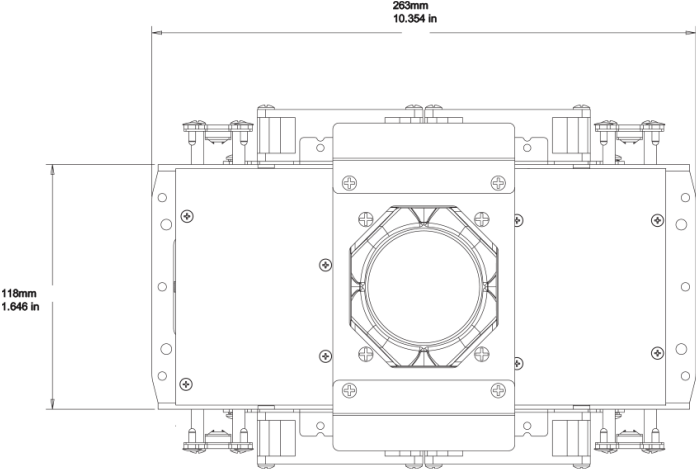

Photometrics and IES Files

For IES files and photometric reports, please refer to the product page:
<https://www.vari-lite.com/global/products/vl2600-ue>

Dimensions

Luminaire and Accessories

Product type	Order Code
VL2600 SE ENGINE UPGRADE	74802-501
Accessories	
VL2600 SE UPGRADE - Factory	10503-001
VL2600 SE UPGRADE - Fitting Service Dallas TX, includes fixture inspection and tune up with extended 1 yr. warranty	