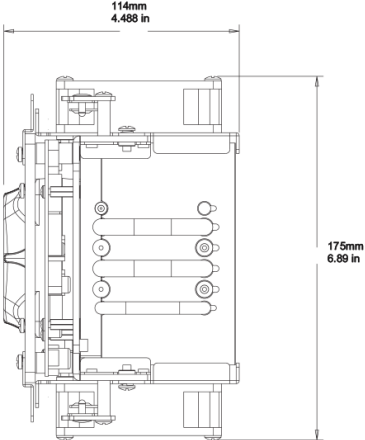

Photometrics and IES Files

For IES files and photometric reports, please refer to the product page:
<https://www.vari-lite.com/global/products/vl2600-ue>

Dimensions

Luminaire and Accessories

Product type	Order Code
VL2600 SE ENGINE UPGRADE	74802-501
Accessories	
VL2600 SE UPGRADE - Factory	10503-001
VL2600 SE UPGRADE - Fitting Service Dallas TX, includes fixture inspection and tune up with extended 1 yr. warranty	