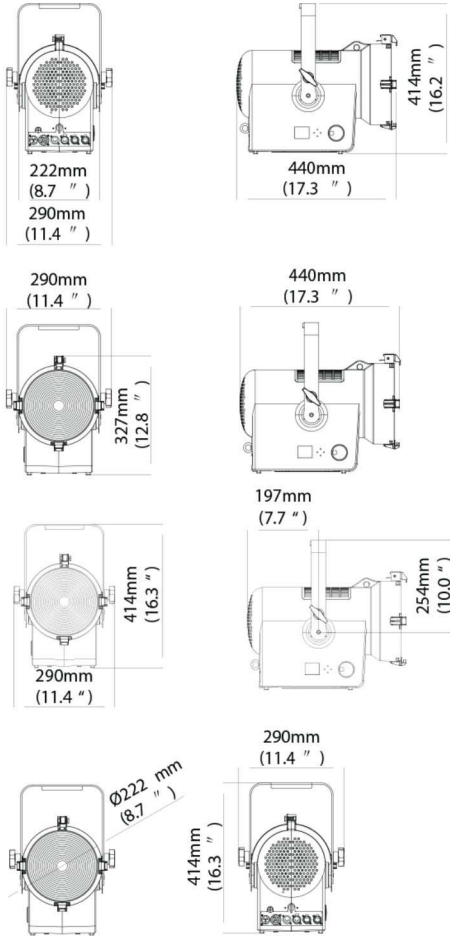

## Mounting

Yoke	Double clutch locking yoke >270° Swivel Yoke M12 (1/2") Centre hole
Fixture mounting/Hanging orientation	Hanging - Floor - Side
Secondary Safety Wire Point	1 x Safety point located on rear of fixture housing Safety Wire not included

# Dimensions

## Physical

Construction	Superstructure made of Aluminum, and steel metal plates, Covers self-extinguishing fire retardant ABS PC (V0 class)
IP Rating	IP20
Standard Finish	Black, White
Fixture Weight	9.6 kg (21.2 lb)
Packed Weight	11.5 kg (25.4 lb)
Operating Temperature	-10-40°C (14-104°F)