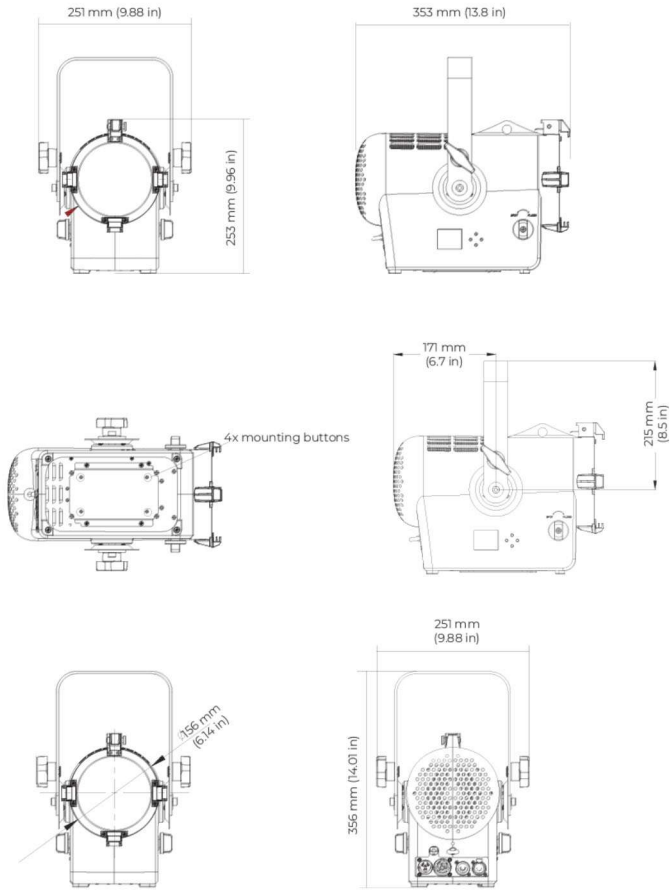

## Mounting

Yoke	Double clutch locking yoke >270° Swivel Yoke M12 (1/2") Centre hole
Fixture mounting/Hanging orientation	Hanging - Floor - Side
Secondary Safety Wire Point	1 x Safety point located on rear of fixture housing Safety Wire not included

# Dimensions

## Physical

Construction	Superstructure made of Aluminum, and steel metal plates, Covers self-extinguishing fire retardant ABS PC (V0 class)
IP Rating	IP20
Standard Finish	Black, White
Dimensions	190 x 253 x 353 mm (8.0 x 10.0 x 14.0 in)
Dimension (w/ yoke)	356 x 251 x 353 mm (14.0 x 10.0 x 14.0 in)
Fixture Weight	6.0 kg (13.0 lb)
Operating Temperature	-10-40°C (14-104°F)