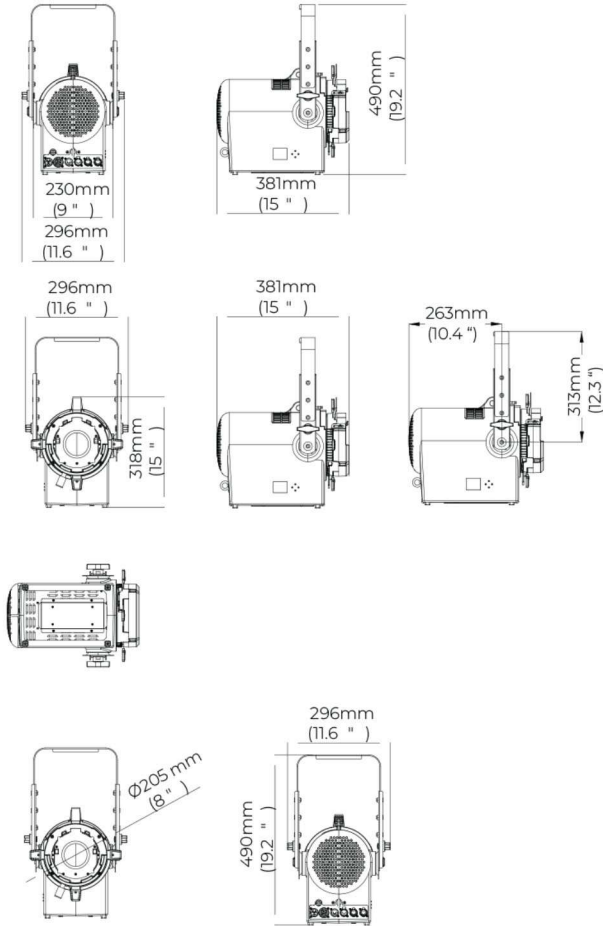

Dimensions

PLT SERIES	ORDER CODE
PLT 10° lens tube black	64010-002
PLT 10° lens tube white	64010-102
PLT 14° lens tube black	64010-003
PLT 14° lens tube white	64010-103
PLT 19° lens tube black	64010-004
PLT 19° lens tube white	64010-104
PLT 26° lens tube black	64010-005
PLT 26° lens tube white	64010-105
PLT 36° lens tube black	64010-006
PLT 36° lens tube white	64010-106
PLT 5° lens tube black	64010-001
PLT 5° lens tube white	64010-101
PLT 50° lens tube black	64010-007
PLT 50° lens tube white	64010-107
PLT 70° lens tube black	64010-008
PLT 70° lens tube white	64010-108
SPX ZOOM SERIES	ORDER CODE
25°-50° zoomspot lens tube black	SPX2550LT
15°-35° zoomspot lens tube black	SPX1535LT
SPX FIXED	ORDER CODE
14° fixed beam lens tube black	SPX14LT
19° fixed beam lens tube black	SPX19LT
26° fixed beam lens tube black	SPX26LT
36° fixed beam lens tube black	SPX36LT
50° fixed beam lens tube black	SPX50LT
LENS HOLDERS/ADAPTERS/GEL FRAMES	ORDER CODE
PLT FIXED LENS, 4 - Lug lens tube adapter, for use with ACCLAIM PLE, and LEKO LED Light sources, Black	64010-012
PLT FIXED LENS, 4 - Lug lens tube adapter, for use with ACCLAIM PLE, and LEKO LED Light sources, White	64010-112
Universal tube adapter black	PLPF4ULTA
Color Frame Kit, PLT Lens Tube 10 x Gel Frame 5° Black	64010-909
Color Frame Kit, PLT Lens Tube 10 x Gel Frame 10°, 14°, 19°, 26° Black	64010-910
Color Frame Kit, PLT Lens Tube 10 x Gel Frame 36°, 50°, 70° Black	64010-911

Physical

Construction	Superstructure made of Aluminum, and steel metal plates, Covers self-extinguishing fire retardant ABS PC (V0 class)
IP Rating	IP20
Standard Finish	Black, White
Fixture Weight	8.1 kg (17.9 lb)
Packed Weight	10.2 kg (22.3 lb)
Operating Temperature	-10-40°C (14-104°F)

Certification and Safety

Approbations
ETL (UL & CSA)CB/IECEE Scheme for CE-LVD, FCC, ICES, RCM, CE-EMC, UKCA, RoHS, ISO 9001

Gobo and Effect Wheels

Gobo Gate	B size (holder optional accessory)
Gobo Size	B