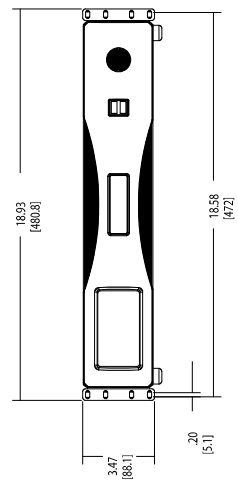

1

2

3

4

D

C

B

A

D

C

B

A

NOTES:
1. DIMENSION UNITS ARE IN (MM).

VARI-LITE
VARI-LITE, LLC
10911 PEARL ST.
DALLAS, TX 75238

NEO X SERVER
OUTLINE DIMENSION DRAWING

DATE	1/23	REVISION	A	SIZE	D	DRAWING NUMBER	443581630005	
SCALE				0.33	CERO 3.0			
© 2023 SIGNIFY HOLDING. ALL RIGHTS RESERVED							SHEET	1 OF 1