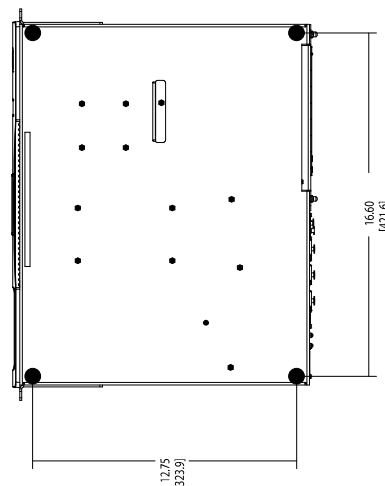

1

2

3

4

D

C

B

A

D

C

B

A

NOTES:
1. DIMENSION UNITS ARE IN (MM).

VARI-LITE
VARI-LITE, LLC
10911 PEARL ST.
DALLAS, TX 75238

NEO X SERVER
OUTLINE DIMENSION DRAWING

DATE	1/23	REVISION	A	SIZE	D	DRAWING NUMBER	443581630005	
SCALE				0.33	CERO 3.0			
© 2023 SIGNIFY HOLDING. ALL RIGHTS RESERVED							SHEET	1 OF 1