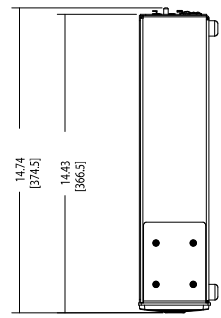

1

2

3

4

D

C

B

A

D

C

B

A

NOTES:
1. DIMENSION UNITS ARE IN (MM).

VARI-LITE
VARI-LITE, LLC
10911 PEARL ST.
DALLAS, TX 75238

NEO X SERVER
OUTLINE DIMENSION DRAWING

DATE	1/23	REVISION	A	SIZE	D	DRAWING NUMBER	443581630005	
SCALE				0.33	CERO 3.0			
© 2023 SIGNIFY HOLDING. ALL RIGHTS RESERVED							SHEET	1 OF 1