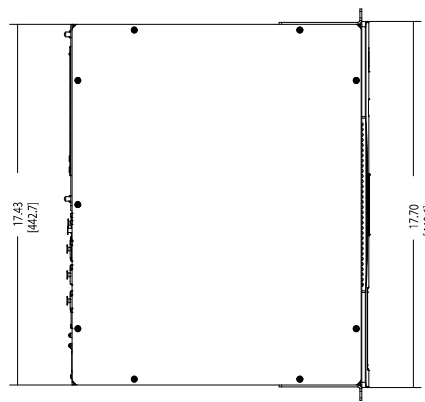

1

2

3

4

D

C

B

A

D

C

B

A

NOTES:
1. DIMENSION UNITS ARE IN (MM).

VARI-LITE
VARI-LITE, LLC
10911 PEARL ST.
DALLAS, TX 75238

NEO X SERVER
OUTLINE DIMENSION DRAWING

DATE	1/23	REVISION	A	SIZE	D	DRAWING NUMBER	443581630005	
SCALE				0.33	CERO 3.0			
© 2023 SIGNIFY HOLDING. ALL RIGHTS RESERVED							SHEET	1 OF 1