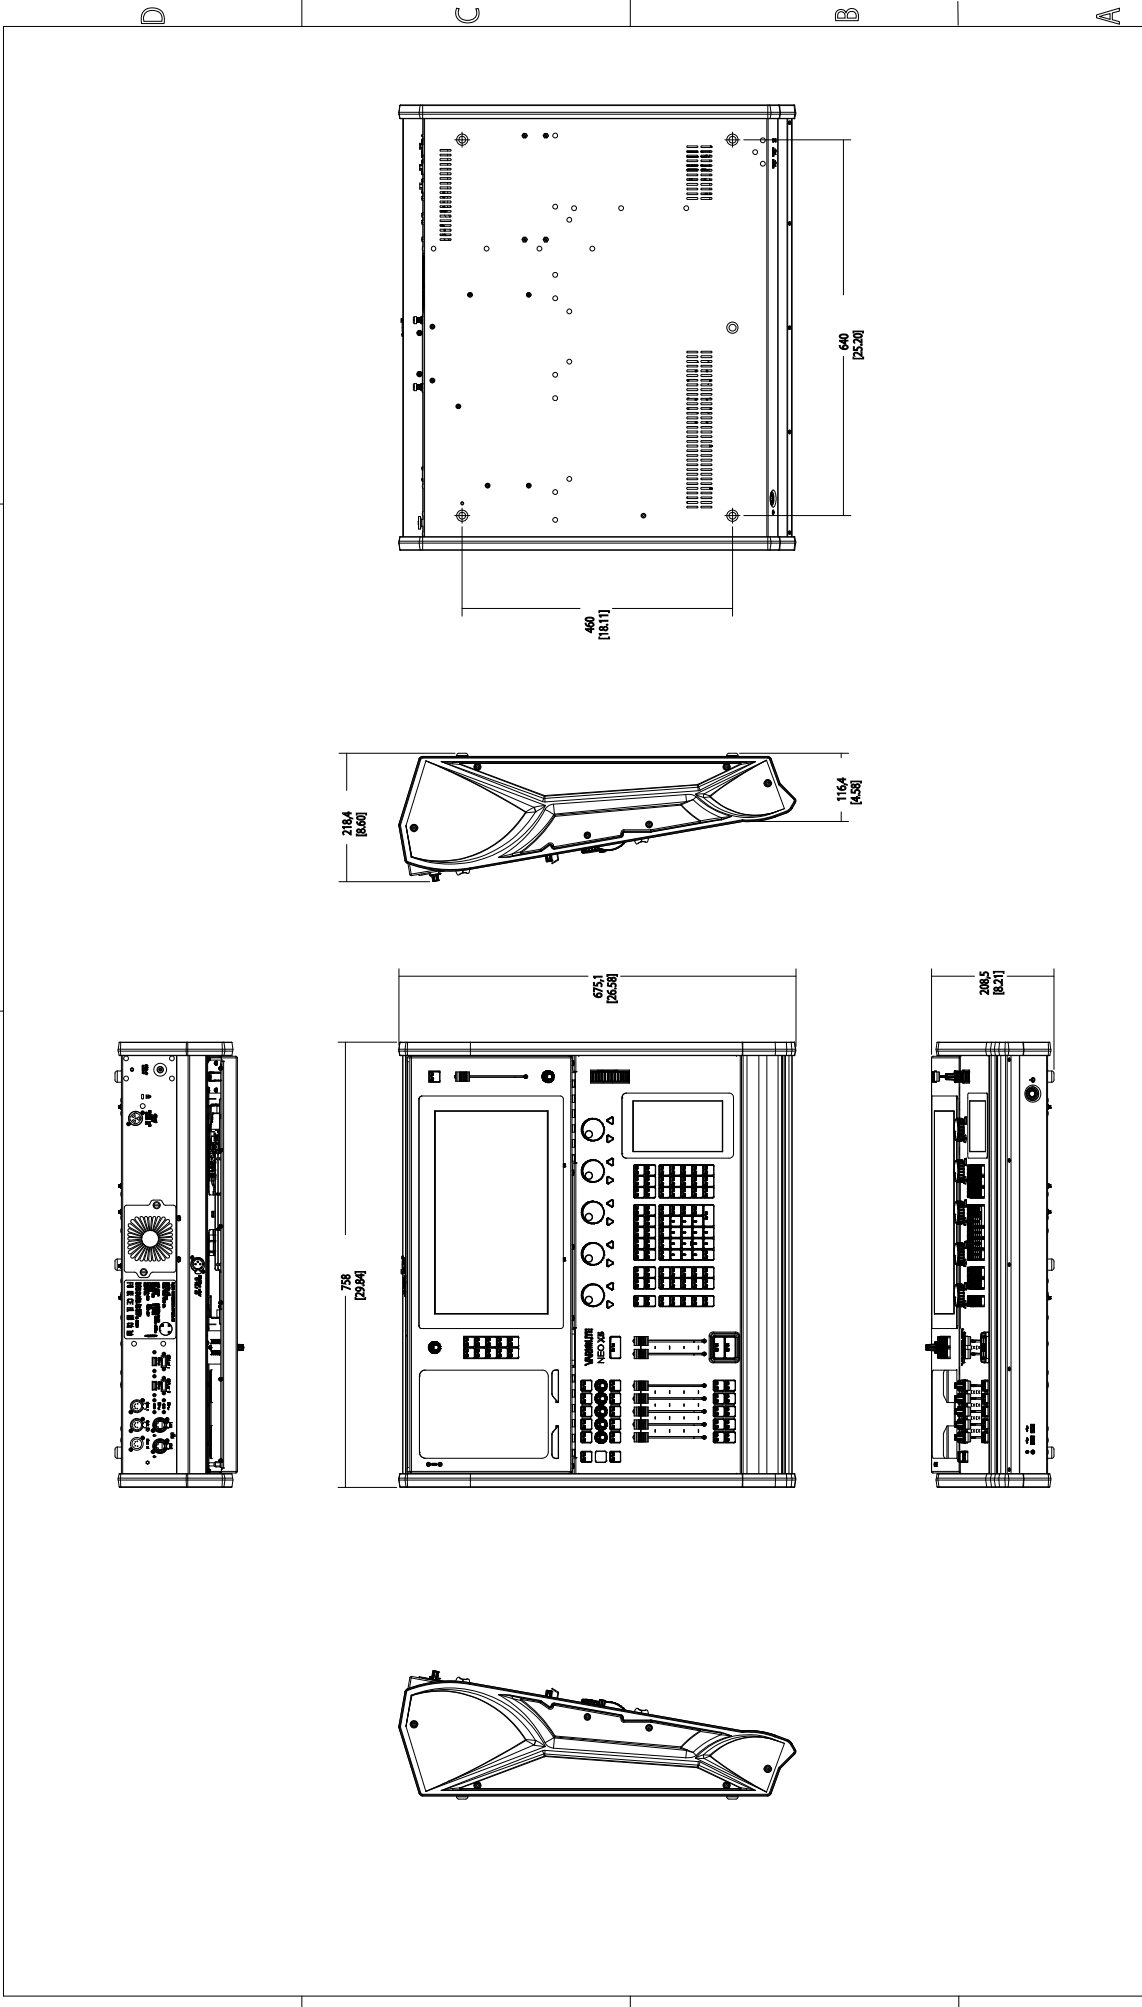

4 1 2 3

NOTES:  
1. DIMENSION UNITS ARE MM(IN)

<b>VARI*Lite</b> VARI*Lite, LLC DALLAS, TX 75238 © 2009 SCRIPT HOLDING. ALL RIGHTS RESERVED		NEO X5 CONSOLE OUTLINE DIMENSIONAL DRAWING	
		DATE 5/23	REVISION C
SCALE 0.25		DRAWING NUMBER 54101-005	SHEET 1 OF 1