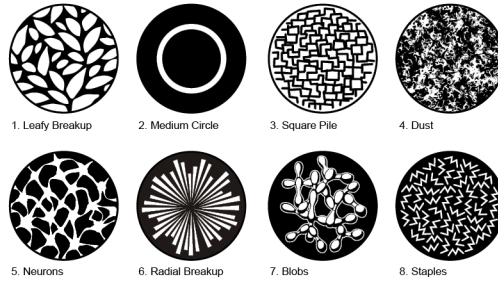

For IES files and photometric reports, please refer to the product page:

<https://www.vari-lite.com/global/products/vl3200-lt-profile-ip>

Dimensions

Physical

Construction	Superstructure made of Aluminum, magnesium and steel metal plates, Covers Die Cast Magnesium
IP Rating	IP65
Standard Finish	Black, White
Dimensions	497 x 725 x 584 mm (20.0 x 29.0 x 11.0 in)
Fixture Weight	35.0 kg (77.2 lb)
Surface Treatment	A minimum of 1500 hours continuous for salt spray resistant finish
Operating Temperature	-10-45°C (4-113°F)

Certification and Safety

Approbations	CE, CB, UKCA, UL, CSA, ETL, FCC, RCM, ISED
--------------	--

Gobo Wheel 1

Gobo Wheel 2

ANIMATION WHEEL

Gobo and Effect Wheels

Gobo Wheel 1	Fixed 8 + Open Interchangeable
Gobo Wheel 2	Rotating/Indexable 8 + Open Interchangeable
Graphical Animation Wheel	Rotating/Indexable 1 + Open