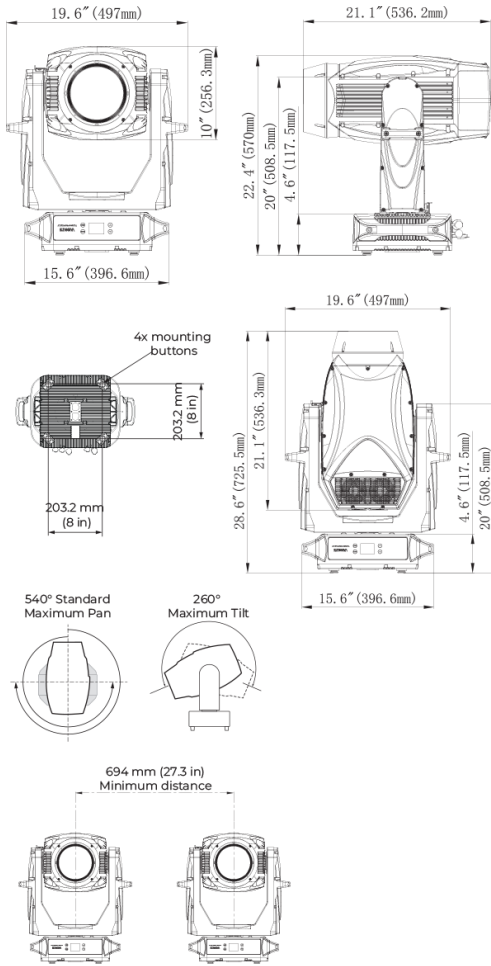

Optical Performance

Lens Size	160 mm (6.3 in)
Zoom Range	3 - 45°
Zoom Control	Motorized 16-Bit
Focus	Motorized 16-Bit Control
	V*Track Focus: Focus Track on/off
Output Lumens	Standard - 22,000
Output CCT	7500 K
CRI RA	Standard - 78
TM30	Standard - Rf 68 / Rg 94

Movement

Pan Angle	540°
Pan Speed	2.8 s
Tilt Angle	260°
Tilt Speed	1.39 s
Calibration System	V*Track Calibration

Mounting

Hanging Type	2 x VL Hook Rails M
Hanging Centers	694.0 mm (27.3 in)
Mounting/Hanging Orientation	Hanging - Floor - Side
	*See user manual for side hang guidance and restrictions
Secondary Safety Wire Point	2 x Safety point located on underside of upper enclosure
	Safety wire not included

Photometrics and IES Files

3° Beam @ 5m / 16.4 ft	88,400 lux (8,212 fc)
3° Beam @ 10m / 32.8 ft	22,400 lux (2,081 fc)
45° Beam @ 5 m / 16.4 ft	1,460 lux (136 fc)
45° Beam @ 10 m / 32.8 ft	506 lux (47 fc)

For IES files and photometric reports, please refer to the product page:

<https://www.vari-lite.com/global/products/vl3200-lt-profile-ip>

Dimensions

Physical

Construction	Superstructure made of Aluminum, magnesium and steel metal plates, Covers Die Cast Magnesium
IP Rating	IP65
Standard Finish	Black, White
Dimensions	497 x 725 x 584 mm (20.0 x 29.0 x 11.0 in)
Fixture Weight	35.0 kg (77.2 lb)
Surface Treatment	A minimum of 1500 hours continuous for salt spray resistant finish
Operating Temperature	-10-45°C (4-113°F)