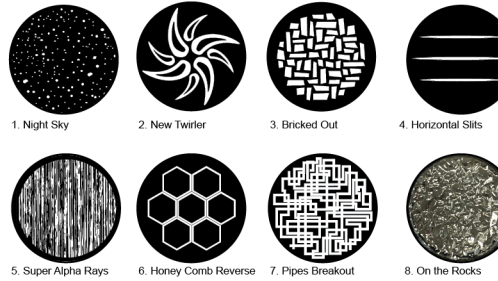

For IES files and photometric reports, please refer to the product page:

<https://www.vari-lite.com/global/products/vl3200-lt-profile-ip>

Dimensions

Physical

Construction	Superstructure made of Aluminum, magnesium and steel metal plates, Covers Die Cast Magnesium
IP Rating	IP65
Standard Finish	Black, White
Dimensions	497 x 725 x 584 mm (20.0 x 29.0 x 11.0 in)
Fixture Weight	35.0 kg (77.2 lb)
Surface Treatment	A minimum of 1500 hours continuous for salt spray resistant finish
Operating Temperature	-10-45°C (4-113°F)

Certification and Safety

Approbations	CE, CB, UKCA, UL, CSA, ETL, FCC, RCM, ISED
--------------	--

Gobo Wheel 1

Gobo Wheel 2

ANIMATION WHEEL

Gobo and Effect Wheels

Gobo Wheel 1	Fixed 8 + Open Interchangeable
Gobo Wheel 2	Rotating/Indexable 8 + Open Interchangeable
Graphical Animation Wheel	Rotating/Indexable 1 + Open