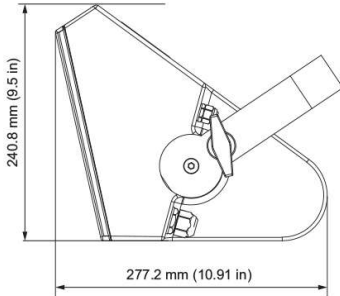

Standard Mode	44.3 dB
Studio Mode	37 dB
Whisper Mode	33.2 dB
Fan Mode	Continuous (On) / Auto Ramping
Fan Level Preset	Standard, Studio, Whisper
Cooling System Type	Forced Air Cooling

Mounting

Yoke	Double clutch locking yoke >270° Swivel Yoke M12 (1/2") Centre hole
Rigging Orientation	Top or Bottom
Distance from Cyc	1.0 mm (5.0 in)
Fixture mounting/Hanging orientation	Top or Base of Cyc
Secondary Safety Wire Point	1 x Safety point located on rear of fixture housing Safety Wire not included

Photometrics and IES Files

For IES files and photometric reports, please refer to the product page:
<https://www.vari-lite.com/global/products/acclaim-led-cyc>

Dimensions

Physical

Construction	Machined aluminum, sheet metal, and molded engineering grade plastic components
IP Rating	IP20
Standard Finish	Black, White
Dimensions (w/ yoke)	239 x 241 x 277 mm (9.0 x 10.0 x 11.0 in)
Fixture Weight	5.0 kg (10.0 lb)
Operating Temperature	-10 - 40°C (14-104°F)