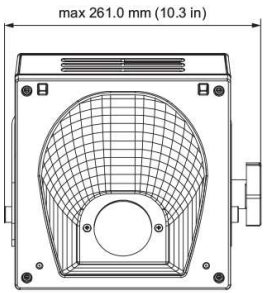

Standard Mode	44.3 dB
Studio Mode	37 dB
Whisper Mode	33.2 dB
Fan Mode	Continuous (On) / Auto Ramping
Fan Level Preset	Standard, Studio, Whisper
Cooling System Type	Forced Air Cooling

Mounting

Yoke	Double clutch locking yoke >270° Swivel Yoke M12 (1/2") Centre hole
Rigging Orientation	Top or Bottom
Distance from Cyc	1.0 mm (5.0 in)
Fixture mounting/Hanging orientation	Top or Base of Cyc
Secondary Safety Wire Point	1 x Safety point located on rear of fixture housing Safety Wire not included

Photometrics and IES Files

For IES files and photometric reports, please refer to the product page:
<https://www.vari-lite.com/global/products/acclaim-led-cyc>

Dimensions

Physical

Construction	Machined aluminum, sheet metal, and molded engineering grade plastic components
IP Rating	IP20
Standard Finish	Black, White
Dimensions (w/ yoke)	239 x 241 x 277 mm (9.0 x 10.0 x 11.0 in)
Fixture Weight	5.0 kg (10.0 lb)
Operating Temperature	-10 - 40°C (14-104°F)